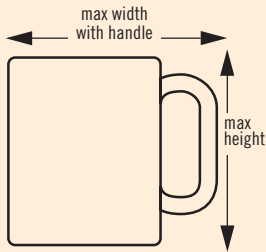

10 COMPARTMENT

3 1/2" MAXIMUM DIAMETER
8,7 cm

	3 5/8"	5 1/4"	6 7/8"	8 1/2"	10 1/8"	11 3/4"
MAXIMUM HEIGHT	9 cm	13,2 cm	17,4 cm	21,6 cm	25,8 cm	30 cm
CODE	10HS318	10HS434	10HS638	10HS800	10HS958	10HS1114
CASE PACK	5	4	3	2	2	2
CASE LBS. (CUBE)	17.36 (3.27)	18.50 (3.54)	17.38 (3.27)	14.09 (2.76)	16.31 (3.06)	18.44 (3.27)
CASE KG (CUBE M³)	7,87 (0,093)	8,39 (0,100)	7,88 (0,093)	6,39 (0,078)	7,40 (0,087)	8,36 (0,093)
RACK DIMENSION	19 3/4" x 10" x 5 5/8" 50 x 25 x 14,3 cm	19 3/4" x 10" x 7 1/4" 50 x 25 x 18,4 cm	19 3/4" x 10" x 8 3/8" 50 x 25 x 22,5 cm	19 3/4" x 10" x 10 1/2" 50 x 25 x 26,7 cm	19 3/4" x 10" x 12 1/8" 50 x 25 x 30,8 cm	19 3/4" x 10" x 13 3/4" 50 x 25 x 34,9 cm

17 COMPARTMENT

2 15/16" MAXIMUM DIAMETER
7,3 cm

	3 5/8"	5 1/4"	6 7/8"	8 1/2"	10 1/8"	11 3/4"
MAXIMUM HEIGHT	9 cm	13,2 cm	17,4 cm	21,6 cm	25,8 cm	30 cm
CODE	17HS318	17HS434	17HS638	17HS800	17HS958	17HS1114
CASE PACK	5	4	3	2	2	2
CASE LBS. (CUBE)	18.36 (3.27)	19.82 (3.54)	18.76 (3.27)	15.27 (2.76)	17.75 (3.06)	20.14 (3.27)
CASE KG (CUBE M³)	8,33 (0,093)	8,99 (0,100)	8,51 (0,093)	6,93 (0,078)	8,05 (0,087)	9,14 (0,093)
RACK DIMENSION	19 3/4" x 10" x 5 5/8" 50 x 25 x 14,3 cm	19 3/4" x 10" x 7 1/4" 50 x 25 x 18,4 cm	19 3/4" x 10" x 8 3/8" 50 x 25 x 22,5 cm	19 3/4" x 10" x 10 1/2" 50 x 25 x 26,7 cm	19 3/4" x 10" x 12 1/8" 50 x 25 x 30,8 cm	19 3/4" x 10" x 13 3/4" 50 x 25 x 34,9 cm

Camrack® Full and Half Size Cup Racks

Camrack Cup racks are available in 2 compartment sizes and up to 3 different heights.

To find the right Camrack for your cup, please visit www.cambro.com/mycamracks

Choose the correct Camrack:

1. Measure the **maximum diameter** of the mug or cup, including the handle, to determine the number of compartments.
2. Measure the **maximum height** of the mug or cup to the top edge of the rim to determine the compartment height.