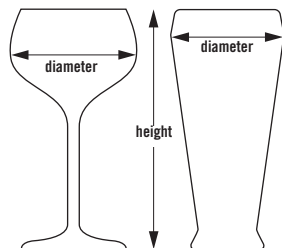

## Choose the correct dishrack:

1. Measure the maximum diameter of your glass (stemware or tumbler) to determine the number of compartments.
2. Measure the maximum height of your glass (stemware or tumbler) to the top edge of the rim to determine the compartment height.

25S534

**5<sup>7</sup>/<sub>8</sub>"** 5.875" (14,9 cm)  
MAXIMUM DIAMETER

**4<sup>3</sup>/<sub>8</sub>"** 4.375" (11,11 cm)  
MAXIMUM DIAMETER