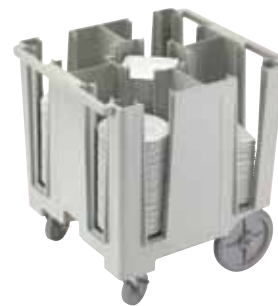

VERSA DISH CADDIES

	DCS950	DCS1125
CODE	DCS950	DCS1125
PLATE SIZE RANGE (ROUNDS)	8 3/8" - 9 1/2" (21,3 - 24,1 cm)	9 5/8" - 11 1/4" (24,4 - 28,6 cm)
PLATE SIZE RANGE (SQUARES)	7 1/4" - 8" (18,4 - 20,5 cm)	8 3/8" - 9 1/2" (21,3 - 24,1 cm)
COLUMNS PER CADDY	5, 45-60 plates per col.	4, 45-60 plates per col.
OVERALL DIMENSIONS	27" x 30 1/2" x 31 3/4"	27" x 30 1/2" x 31 3/4"
W x L x H	69 x 78 x 81 cm	69 x 78 x 81 cm
CASE LBS. (CUBE)	89,5 (16,64)	89 (16,64)
CASE KG (CUBE M³)	40,65 (0,47)	40,45 (0,47)