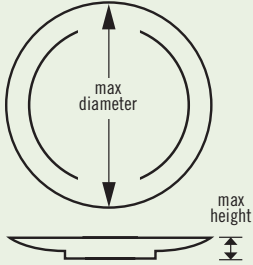

Camrack® Full and Half Size PlateSafe® Racks

PlateSafe racks are available in 13 different styles of configurations for dinnerware from 4" to 12½" in diameter.

To find the right Camrack for your dinnerware, please visit
www.cambro.com/mycamracks

Choose the correct Camrack:

1. Measure the **maximum diameter** of the dinnerware to determine the height of the PlateSafe Camrack.
2. Measure the **maximum height** of the dinnerware to determine the number of compartments.