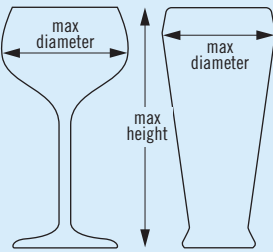

- | | | |
|--|---|---|
|  |  |  |
|  |  | |
|  |  |  |

Camrack® Full Size Glass Racks

Available in 7 compartment sizes and up to 12 different heights, there is a Camrack that will fit any type of stemware or tumbler.

To find the right Camrack for your glassware, please visit
www.cambro.com/mycamracks

Choose the correct Camrack:

1. Measure the **maximum diameter** of the glass (stemware or tumbler) to determine the number of compartments.
2. Measure the **maximum height** of the glass (stemware or tumbler) to the top edge of the rim to determine the compartment height.

9 COMPARTMENT

5 7/8" MAXIMUM DIAMETER
14,8 cm

MAXIMUM HEIGHT	3 5/8"	5 1/4"	6 7/8"	8 1/2"	10 1/8"	11 3/4"
9 cm		13,2 cm	17,4 cm	21,6 cm	25,8 cm	30 cm
CODE	9S318	9S434	9S638	9S800	9S958	9S1114
CASE PACK	5	4	3	2	2	2
CASE LBS. (CUBE)	28.03 (6.93)	29.26 (6.93)	27.27 (6.38)	22.02 (4.86)	25.10 (5.96)	28.58 (6.93)
CASE KG (CUBE M³)	12,71 (0,196)	13,27 (0,196)	12,37 (0,181)	9,98 (0,138)	11,39 (0,169)	12,96 (0,196)
RACK DIMENSION	19 3/4" x 19 3/4" x 5 5/8" 50 x 50 x 14,3 cm	19 3/4" x 19 3/4" x 7 1/4" 50 x 50 x 18,4 cm	19 3/4" x 19 3/4" x 8 1/8" 50 x 50 x 22,5 cm	19 3/4" x 19 3/4" x 10 1/2" 50 x 50 x 26,7 cm	19 3/4" x 19 3/4" x 12 1/2" 50 x 50 x 30,8 cm	19 3/4" x 19 3/4" x 13 3/4" 50 x 50 x 34,9 cm

16 COMPARTMENT

4 3/8" MAXIMUM DIAMETER
10,9 cm

MAXIMUM HEIGHT	3 5/8"	4 1/2"	5 1/4"	6 1/8"	6 7/8"	7 3/4"
9 cm		11 cm	13,2 cm	15,2 cm	17,4 cm	19,4 cm
CODE	16S318	16S418**	16S434	16S534**	16S638	16S738**
CASE PACK	5	5	4	4	3	3
CASE LBS. (CUBE)	27.18 (6.93)	28.63 (6.93)	28.62 (6.93)	29.82 (6.93)	26.82 (6.38)	27.72 (6.38)
CASE KG (CUBE M³)	12,33 (0,196)	12,99 (0,196)	12,98 (0,196)	13,52 (0,196)	12,17 (0,181)	12,57 (0,181)
RACK DIMENSION	19 3/4" x 19 3/4" x 5 5/8" 50 x 50 x 14,3 cm	19 3/4" x 19 3/4" x 5 5/8" 50 x 50 x 14,3 cm	19 3/4" x 19 3/4" x 7 1/4" 50 x 50 x 18,4 cm	19 3/4" x 19 3/4" x 7 1/4" 50 x 50 x 18,4 cm	19 3/4" x 19 3/4" x 8 1/8" 50 x 50 x 22,5 cm	19 3/4" x 19 3/4" x 8 1/8" 50 x 50 x 22,5 cm