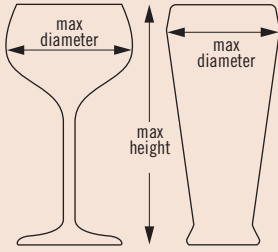

Camrack® Half Size Glass Racks

Half size Camracks are available in 3 compartment sizes and up to 6 different heights.

To find the right Camrack for your glassware, please visit
www.cambro.com/mycamracks

Choose the correct Camrack:

1. Measure the **maximum diameter** of the glass (stemware or tumbler) to determine the number of compartments.
2. Measure the **maximum height** of the glass (stemware or tumbler) to the top edge of the rim to determine the compartment height.