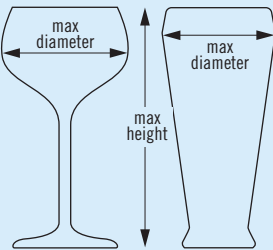

# Camrack® Full Size Glass Racks

Available in 7 compartment sizes and up to 12 different heights, there is a Camrack that will fit any type of stemware or tumbler.

To find the right Camrack for your glassware, please visit  
[www.cambro.com/mycamracks](http://www.cambro.com/mycamracks)

## Choose the correct Camrack:

1. Measure the **maximum diameter** of the glass (stemware or tumbler) to determine the number of compartments.
2. Measure the **maximum height** of the glass (stemware or tumbler) to the top edge of the rim to determine the compartment height.

## 16 COMPARTMENT

**4 3/8" MAXIMUM DIAMETER**  
10,9 cm

MAXIMUM HEIGHT	3 5/8"	4 1/2"	5 1/4"	6 1/8"	6 7/8"	7 3/4"
9 cm		11 cm	13,2 cm	15,2 cm	17,4 cm	19,4 cm
CODE	16S318	16S418**	16S434	16S534**	16S638	16S738**
CASE PACK	5	5	4	4	3	3
CASE LBS. (CUBE)	27.18 (6.93)	28.63 (6.93)	28.62 (6.93)	29.82 (6.93)	26.82 (6.38)	27.72 (6.38)
CASE KG (CUBE M³)	12,33 (0,196)	12,99 (0,196)	12,98 (0,196)	13,52 (0,196)	12,17 (0,181)	12,57 (0,181)
RACK DIMENSION	19 3/4" x 19 3/4" x 5 5/8" 50 x 50 x 14,3 cm	19 3/4" x 19 3/4" x 5 5/8" 50 x 50 x 14,3 cm	19 3/4" x 19 3/4" x 7 1/4" 50 x 50 x 18,4 cm	19 3/4" x 19 3/4" x 7 1/4" 50 x 50 x 18,4 cm	19 3/4" x 19 3/4" x 8 1/8" 50 x 50 x 22,5 cm	19 3/4" x 19 3/4" x 8 1/8" 50 x 50 x 22,5 cm