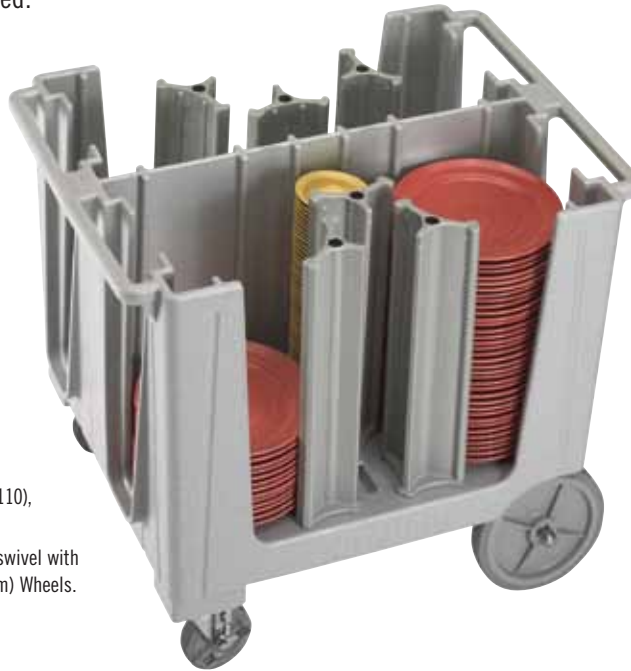

Dish Caddies

S-Series Adjustable Dish Caddy

- Store one size dish or a combination of different sizes in a single caddy.
- Features easy-to-adjust column towers.
- Vinyl cover included.

Colors: Dark Brown (131), Speckled Gray (480), Black (110), Slate Blue (401).

Casters: 5" (12,7 cm), two swivel with brakes and two 10" (25,4 cm) Wheels.

S-SERIES ADJUSTABLE DISH CADDY

CODE	ADCS
NUMBER OF DIVIDERS	6
PLATES PER COLUMN	Approximately 45-60
OVERALL DIMENSIONS	28 5/8" x 37 7/8" x 31 3/8"
W x L x H	72,7 x 94 x 81 cm
CASE LBS. (CUBE)	133,8 (22,01)
CASE KG (CUBE M³)	60,69 (0,62)

Versa Dish Caddies

- DCS950 holds 5 columns of 45-60 round plates up to 9 1/2" (24,1 cm) or 4 to 5 columns of square plates up to 8" (20,5 cm).
- DCS1125 holds 4 columns of 45-60 round plates up to 11 1/4" (28,6 cm) or square plates up to 9 1/2" (24,1 cm).
- Vinyl cover included.

Colors: Black (110), Slate Blue (401), Dark Brown (131), Speckled Gray (480).

Casters: 5" (12,7 cm), two swivel with brakes and two 10" (25,4 cm) Wheels.