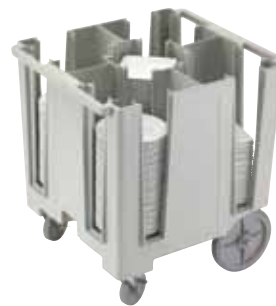

VERSA DISH CADDIES

	DCS950	DCS1125
CODE	DCS950	DCS1125
PLATE SIZE RANGE (ROUNDS)	8 3/8" - 9 1/2" (21,3 - 24,1 cm)	9 5/8" - 11 1/4" (24,4 - 28,6 cm)
PLATE SIZE RANGE (SQUARES)	7 1/4" - 8" (18,4 - 20,5 cm)	8 3/8" - 9 1/2" (21,3 - 24,1 cm)
COLUMNS PER CADDY	5, 45-60 plates per col.	4, 45-60 plates per col.
OVERALL DIMENSIONS	27" x 30 1/2" x 31 3/4"	27" x 30 1/2" x 31 3/4"
W x L x H	69 x 78 x 81 cm	69 x 78 x 81 cm
CASE LBS. (CUBE)	89,5 (16,64)	89 (16,64)
CASE KG (CUBE M³)	40,65 (0,47)	40,45 (0,47)