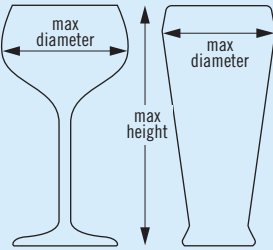

Camrack® Full Size Glass Racks

Available in 7 compartment sizes and up to 12 different heights, there is a Camrack that will fit any type of stemware or tumbler.

To find the right Camrack for your glassware, please visit
www.cambro.com/mycamracks

Choose the correct Camrack:

1. Measure the **maximum diameter** of the glass (stemware or tumbler) to determine the number of compartments.
2. Measure the **maximum height** of the glass (stemware or tumbler) to the top edge of the rim to determine the compartment height.