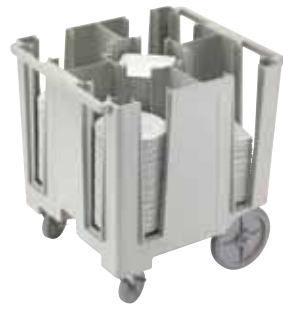

VERSA DISH CADDIES

	DCS950	DCS1125
CODE	DCS950	DCS1125
PLATE SIZE RANGE (ROUNDS)	8 3/8" - 9 1/2" (21,3 - 24,1 cm)	9 5/8" - 11 1/4" (24,4 - 28,6 cm)
PLATE SIZE RANGE (SQUARES)	7 1/4" - 8" (18,4 - 20,5 cm)	8 3/8" - 9 1/2" (21,3 - 24,1 cm)
COLUMNS PER CADDY	5, 45-60 plates per col.	4, 45-60 plates per col.
OVERALL DIMENSIONS	27" x 30 1/2" x 31 3/4"	27" x 30 1/2" x 31 3/4"
W x L x H	69 x 78 x 81 cm	69 x 78 x 81 cm
CASE LBS. (CUBE)	89,5 (16,64)	89 (16,64)
CASE KG (CUBE M³)	40,65 (0,47)	40,45 (0,47)