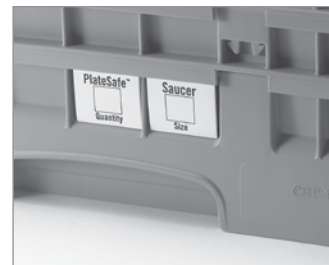

Content labeling options include one-color custom hot stamping or pre-printed clips that are added at factory during assembly.

Camracks are covered by one or more of the following patents: Full Base Dish Rack D412,607. Half Base Dish Rack D404,176. Half Dish Rack Extender D400,321. Enlarged Dish Rack Extender D399,614. Dish Rack with Extender 5,934,486 Utility Patent. Pronged Base Dish Rack D403,472