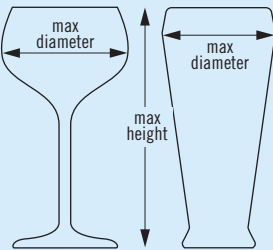

Standard PlateSafe® Clips

(symbols and descriptions above also available on clips)

Camrack® Full Size Glass Racks

Available in 7 compartment sizes and up to 12 different heights, there is a Camrack that will fit any type of stemware or tumbler.

To find the right Camrack for your glassware, please visit
www.cambro.com/mycamracks

Choose the correct Camrack:

1. Measure the **maximum diameter** of the glass (stemware or tumbler) to determine the number of compartments.
2. Measure the **maximum height** of the glass (stemware or tumbler) to the top edge of the rim to determine the compartment height.

9 COMPARTMENT

5 7/8" MAXIMUM DIAMETER
14,8 cm

MAXIMUM HEIGHT	3 5/8"	5 1/4"	6 7/8"	8 1/2"	10 1/8"	11 3/4"
9 cm		13,2 cm	17,4 cm	21,6 cm	25,8 cm	30 cm
CODE	9S318	9S434	9S638	9S800	9S958	9S1114
CASE PACK	5	4	3	2	2	2
CASE LBS. (CUBE)	28.03 (6.93)	29.26 (6.93)	27.27 (6.38)	22.02 (4.86)	25.10 (5.96)	28.58 (6.93)
CASE KG (CUBE M³)	12,71 (0,196)	13,27 (0,196)	12,37 (0,181)	9,98 (0,138)	11,39 (0,169)	12,96 (0,196)
RACK DIMENSION	19 3/4" x 19 3/4" x 5 5/8" 50 x 50 x 14,3 cm	19 3/4" x 19 3/4" x 7 1/4" 50 x 50 x 18,4 cm	19 3/4" x 19 3/4" x 8 1/8" 50 x 50 x 22,5 cm	19 3/4" x 19 3/4" x 10 1/2" 50 x 50 x 26,7 cm	19 3/4" x 19 3/4" x 12 1/2" 50 x 50 x 30,8 cm	19 3/4" x 19 3/4" x 13 3/4" 50 x 50 x 34,9 cm