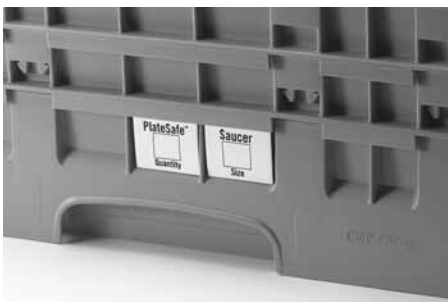

Cordial

Ice Tea

Decanter

Old Fashion

Beer

Flatware

Pre-printed Clips

Pre-printed clips are also available and are added during the time of assembly, requiring the use of at least one extender.

Standard PlateSafe® Clips

(symbols and descriptions above also available on clips)

Camrack® Full Size Glass Racks

Available in 7 compartment sizes and up to 12 different heights, there is a Camrack that will fit any type of stemware or tumbler.