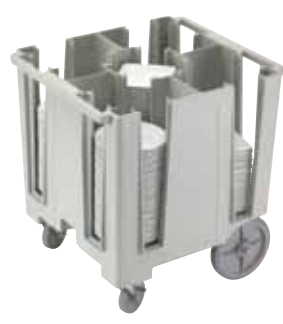

VERSA DISH CADDIES

	DCS950	DCS1125
CODE	DCS950	DCS1125
PLATE SIZE RANGE (ROUNDS)	8 3/8" - 9 1/2" (21,3 - 24,1 cm)	9 5/8" - 11 1/4" (24,4 - 28,6 cm)
PLATE SIZE RANGE (SQUARES)	7 1/4" - 8" (18,4 - 20,5 cm)	8 3/8" - 9 1/2" (21,3 - 24,1 cm)
COLUMNS PER CADDY	5, 45-60 plates per col.	4, 45-60 plates per col.
OVERALL DIMENSIONS	27" x 30 1/2" x 31 3/4"	27" x 30 1/2" x 31 3/4"
W x L x H	69 x 78 x 81 cm	69 x 78 x 81 cm
CASE LBS. (CUBE)	89,5 (16,64)	89 (16,64)
CASE KG (CUBE M³)	40,65 (0,47)	40,45 (0,47)