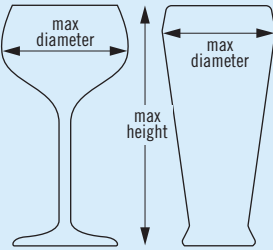

Camrack® Full Size Glass Racks

Available in 7 compartment sizes and up to 12 different heights, there is a Camrack that will fit any type of stemware or tumbler.

To find the right Camrack for your glassware, please visit
www.cambro.com/mycamracks

Choose the correct Camrack:

1. Measure the **maximum diameter** of the glass (stemware or tumbler) to determine the number of compartments.
2. Measure the **maximum height** of the glass (stemware or tumbler) to the top edge of the rim to determine the compartment height.

16 COMPARTMENT

4 3/8" MAXIMUM DIAMETER
10,9 cm

MAXIMUM HEIGHT	3 5/8"	4 1/2"	5 1/4"	6 1/8"	6 7/8"	7 3/4"
9 cm						
CODE	16S318	16S418**	16S434	16S534**	16S638	16S738**
CASE PACK	5	5	4	4	3	3
CASE LBS. (CUBE)	27.18 (6.93)	28.63 (6.93)	28.62 (6.93)	29.82 (6.93)	26.82 (6.38)	27.72 (6.38)
CASE KG (CUBE M³)	12,33 (0,196)	12,99 (0,196)	12,98 (0,196)	13,52 (0,196)	12,17 (0,181)	12,57 (0,181)
RACK DIMENSION	19 3/4" x 19 3/4" x 5 5/8" 50 x 50 x 14,3 cm	19 3/4" x 19 3/4" x 5 5/8" 50 x 50 x 14,3 cm	19 3/4" x 19 3/4" x 7 1/4" 50 x 50 x 18,4 cm	19 3/4" x 19 3/4" x 7 1/4" 50 x 50 x 18,4 cm	19 3/4" x 19 3/4" x 8 1/8" 50 x 50 x 22,5 cm	19 3/4" x 19 3/4" x 8 1/8" 50 x 50 x 22,5 cm