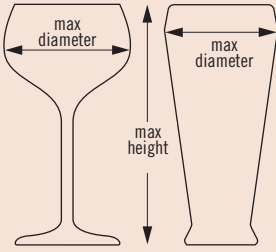

Camrack® Half Size Glass Racks

Half size Camracks are available in 3 compartment sizes and up to 6 different heights.

To find the right Camrack for your glassware, please visit www.cambro.com/mycamracks

Choose the correct Camrack:

1. Measure the **maximum diameter** of the glass (stemware or tumbler) to determine the number of compartments.
2. Measure the **maximum height** of the glass (stemware or tumbler) to the top edge of the rim to determine the compartment height.