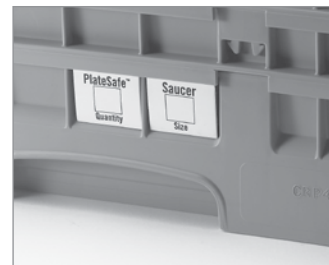

Camrack Cover Seals from the Top and Camdolly® Seals from the Bottom

No Bacteria

No Dirty Hands

No Rodents

No Bugs

No Dirty Mop Water

Camracks interstack with racks from major manufacturers.

Content labeling options include one-color custom hot stamping or pre-printed clips that are added at factory during assembly.

Camracks are covered by one or more of the following patents: Full Base Dish Rack D412,607. Half Base Dish Rack D404,176. Half Dish Rack Extender D400,321. Enlarged Dish Rack Extender D399,614. Dish Rack with Extender 5,934,486 Utility Patent. Pronged Base Dish Rack D403,472