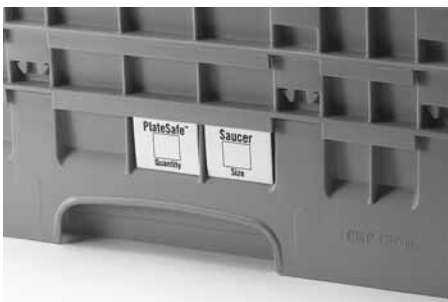

Pre-printed Clips

Pre-printed clips are also available and are added during the time of assembly, requiring the use of at least one extender.

Standard PlateSafe® Clips

(symbols and descriptions above also available on clips)