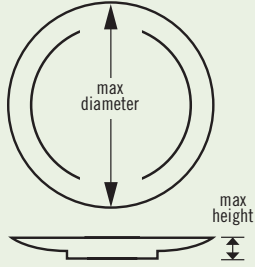

Camrack® Full and Half Size PlateSafe® Racks

PlateSafe racks are available in 13 different styles of configurations for dinnerware from 4" to 12½" in diameter.

To find the right Camrack for your dinnerware, please visit
www.cambro.com/mycamracks

Choose the correct Camrack:

1. Measure the **maximum diameter** of the dinnerware to determine the height of the PlateSafe Camrack.
2. Measure the **maximum height** of the dinnerware to determine the number of compartments.