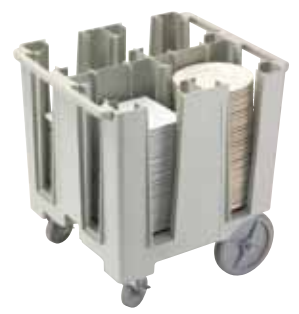

Colors: Black (110), Slate Blue (401), Dark Brown (131), Speckled Gray (480).

Casters: 5" (12,7 cm), two swivel with brakes and two 10" (25,4 cm) Wheels.

VERSA DISH CADDIES

	DCS950	DCS1125
CODE	DCS950	DCS1125
PLATE SIZE RANGE (ROUNDS)	8 3/8" - 9 1/2" (21,3 - 24,1 cm)	9 5/8" - 11 1/4" (24,4 - 28,6 cm)
PLATE SIZE RANGE (SQUARES)	7 1/4" - 8" (18,4 - 20,5 cm)	8 3/8" - 9 1/2" (21,3 - 24,1 cm)
COLUMNS PER CADDY	5, 45-60 plates per col.	4, 45-60 plates per col.
OVERALL DIMENSIONS	27" x 30 1/2" x 31 3/4"	27" x 30 1/2" x 31 3/4"
W x L x H	69 x 78 x 81 cm	69 x 78 x 81 cm
CASE LBS. (CUBE)	89,5 (16,64)	89 (16,64)
CASE KG (CUBE M³)	40,65 (0,47)	40,45 (0,47)