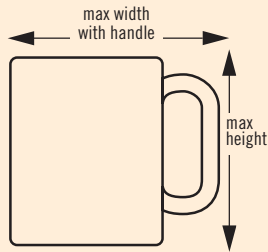

10 COMPARTMENT

3 1/2" MAXIMUM DIAMETER
8,7 cm

	3 5/8" 9 cm	5 1/4" 13,2 cm	6 7/8" 17,4 cm	8 1/2" 21,6 cm	10 1/8" 25,8 cm	11 3/4" 30 cm
MAXIMUM HEIGHT						
CODE	10HS318	10HS434	10HS638	10HS800	10HS958	10HS1114
CASE PACK	5	4	3	2	2	2
CASE LBS. (CUBE)	17.36 (3.27)	18.50 (3.54)	17.38 (3.27)	14.09 (2.76)	16.31 (3.06)	18.44 (3.27)
CASE KG (CUBE M³)	7,87 (0,093)	8,39 (0,100)	7,88 (0,093)	6,39 (0,078)	7,40 (0,087)	8,36 (0,093)
RACK DIMENSION	19 3/4" x 10" x 5 5/8" 50 x 25 x 14,3 cm	19 3/4" x 10" x 7 1/4" 50 x 25 x 18,4 cm	19 3/4" x 10" x 8 3/8" 50 x 25 x 22,5 cm	19 3/4" x 10" x 10 1/2" 50 x 25 x 26,7 cm	19 3/4" x 10" x 12 1/8" 50 x 25 x 30,8 cm	19 3/4" x 10" x 13 3/4" 50 x 25 x 34,9 cm

17 COMPARTMENT

2 15/16" MAXIMUM DIAMETER
7,3 cm

	3 5/8" 9 cm	5 1/4" 13,2 cm	6 7/8" 17,4 cm	8 1/2" 21,6 cm	10 1/8" 25,8 cm	11 3/4" 30 cm
MAXIMUM HEIGHT						
CODE	17HS318	17HS434	17HS638	17HS800	17HS958	17HS1114
CASE PACK	5	4	3	2	2	2
CASE LBS. (CUBE)	18.36 (3.27)	19.82 (3.54)	18.76 (3.27)	15.27 (2.76)	17.75 (3.06)	20.14 (3.27)
CASE KG (CUBE M³)	8,33 (0,093)	8,99 (0,100)	8,51 (0,093)	6,93 (0,078)	8,05 (0,087)	9,14 (0,093)
RACK DIMENSION	19 3/4" x 10" x 5 5/8" 50 x 25 x 14,3 cm	19 3/4" x 10" x 7 1/4" 50 x 25 x 18,4 cm	19 3/4" x 10" x 8 3/8" 50 x 25 x 22,5 cm	19 3/4" x 10" x 10 1/2" 50 x 25 x 26,7 cm	19 3/4" x 10" x 12 1/8" 50 x 25 x 30,8 cm	19 3/4" x 10" x 13 3/4" 50 x 25 x 34,9 cm

Camrack® Full and Half Size Cup Racks

Camrack Cup racks are available in 2 compartment sizes and up to 3 different heights.

To find the right Camrack for your cup, please visit www.cambro.com/mycamracks

Choose the correct Camrack:

1. Measure the **maximum diameter** of the mug or cup, including the handle, to determine the number of compartments.
2. Measure the **maximum height** of the mug or cup to the top edge of the rim to determine the compartment height.