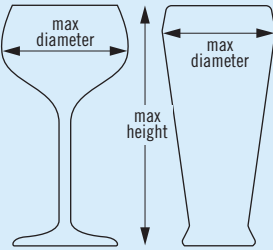

Standard PlateSafe® Clips

(symbols and descriptions above also available on clips)

Camrack® Full Size Glass Racks

Available in 7 compartment sizes and up to 12 different heights, there is a Camrack that will fit any type of stemware or tumbler.

To find the right Camrack for your glassware, please visit
www.cambro.com/mycamracks

Choose the correct Camrack:

1. Measure the **maximum diameter** of the glass (stemware or tumbler) to determine the number of compartments.
2. Measure the **maximum height** of the glass (stemware or tumbler) to the top edge of the rim to determine the compartment height.

9 COMPARTMENT

5 7/8" MAXIMUM DIAMETER
14,8 cm

MAXIMUM HEIGHT	3 5/8"	5 1/4"	6 7/8"	8 1/2"	10 1/8"	11 3/4"
9 cm		13,2 cm	17,4 cm	21,6 cm	25,8 cm	30 cm
CODE	9S318	9S434	9S638	9S800	9S958	9S1114
CASE PACK	5	4	3	2	2	2
CASE LBS. (CUBE)	28.03 (6.93)	29.26 (6.93)	27.27 (6.38)	22.02 (4.86)	25.10 (5.96)	28.58 (6.93)
CASE KG (CUBE M³)	12,71 (0,196)	13,27 (0,196)	12,37 (0,181)	9,98 (0,138)	11,39 (0,169)	12,96 (0,196)
RACK DIMENSION	19 3/4" x 19 3/4" x 5 5/8" 50 x 50 x 14,3 cm	19 3/4" x 19 3/4" x 7 1/4" 50 x 50 x 18,4 cm	19 3/4" x 19 3/4" x 8 1/4" 50 x 50 x 22,5 cm	19 3/4" x 19 3/4" x 10 1/2" 50 x 50 x 26,7 cm	19 3/4" x 19 3/4" x 12 1/2" 50 x 50 x 30,8 cm	19 3/4" x 19 3/4" x 13 3/4" 50 x 50 x 34,9 cm