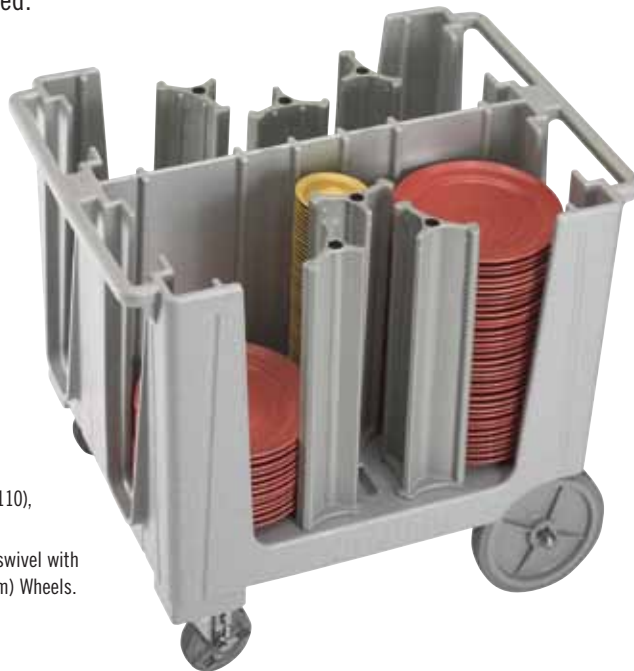

Dish Caddies

S-Series Adjustable Dish Caddy

- Store one size dish or a combination of different sizes in a single caddy.
- Features easy-to-adjust column towers.
- Vinyl cover included.

Colors: Dark Brown (131), Speckled Gray (480), Black (110), Slate Blue (401).

Casters: 5" (12,7 cm), two swivel with brakes and two 10" (25,4 cm) Wheels.

S-SERIES ADJUSTABLE DISH CADDY

CODE	ADCS
NUMBER OF DIVIDERS	6
PLATES PER COLUMN	Approximately 45-60
OVERALL DIMENSIONS	28 3/8" x 37 7/8" x 31 1/8"
W x L x H	72,7 x 94 x 81 cm
CASE LBS. (CUBE)	133,8 (22,01)
CASE KG (CUBE M³)	60,69 (0,62)

Versa Dish Caddies

- DCS950 holds 5 columns of 45-60 round plates up to 9 1/2" (24,1 cm) or 4 to 5 columns of square plates up to 8" (20,5 cm).
- DCS1125 holds 4 columns of 45-60 round plates up to 11 1/4" (28,6 cm) or square plates up to 9 1/2" (24,1 cm).
- Vinyl cover included.

Colors: Black (110), Slate Blue (401), Dark Brown (131), Speckled Gray (480).

Casters: 5" (12,7 cm), two swivel with brakes and two 10" (25,4 cm) Wheels.