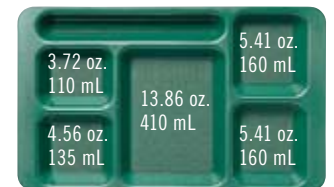

Camwear® trays are NSF Listed.
 Co-Polymer trays are not NSF listed.

Styrofoam, the material that many disposable trays are made from, can make up to 30% of the trash volume in landfills.

Cambro Trays are made from FDA approved materials.

Camwear Colors

Co-Polymer Colors

915CP

1596CW

Personalization Available

915CW and 1596CW inside two PR314 Camracks.

915CW & 915CP

1596CW & 1596CP

CODE	DIMENSIONS W x L x D
Camwear	
1596CW	9" x 15" x 7/8"
915CW	8 3/4" x 15" x 3/4"
Co-Polymer - BPA FREE	
1596CP	9" x 15" x 7/8"
915CP	8 3/4" x 15" x 3/4"

Case Pack: 24