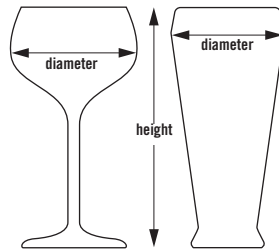

HALF SIZE CAMRACKS® FOR STEMWARE & TUMBLERS

- Very effective for carrying less weight and for storing drinkware in space-restricted locations.
- Ideal for small under-counter glasswashers.

10HS434