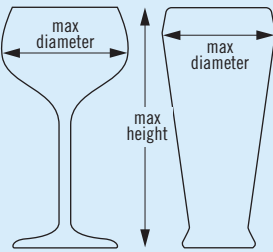

Camrack® Full Size Glass Racks

Available in 7 compartment sizes and up to 12 different heights, there is a Camrack that will fit any type of stemware or tumbler.

To find the right Camrack for your glassware, please visit
www.cambro.com/mycamracks

Choose the correct Camrack:

1. Measure the **maximum diameter** of the glass (stemware or tumbler) to determine the number of compartments.
2. Measure the **maximum height** of the glass (stemware or tumbler) to the top edge of the rim to determine the compartment height.

9 COMPARTMENT

5 7/8" MAXIMUM DIAMETER
14,8 cm

MAXIMUM HEIGHT	3 5/8"	5 1/4"	6 7/8"	8 1/2"	10 1/8"	11 3/4"
9 cm		13,2 cm	17,4 cm	21,6 cm	25,8 cm	30 cm
CODE	9S318	9S434	9S638	9S800	9S958	9S1114
CASE PACK	5	4	3	2	2	2
CASE LBS. (CUBE)	28.03 (6.93)	29.26 (6.93)	27.27 (6.38)	22.02 (4.86)	25.10 (5.96)	28.58 (6.93)
CASE KG (CUBE M³)	12,71 (0,196)	13,27 (0,196)	12,37 (0,181)	9,98 (0,138)	11,39 (0,169)	12,96 (0,196)
RACK DIMENSION	19 3/4" x 19 3/4" x 5 5/8" 50 x 50 x 14,3 cm	19 3/4" x 19 3/4" x 7 1/4" 50 x 50 x 18,4 cm	19 3/4" x 19 3/4" x 8 1/8" 50 x 50 x 22,5 cm	19 3/4" x 19 3/4" x 10 1/2" 50 x 50 x 26,7 cm	19 3/4" x 19 3/4" x 12 1/2" 50 x 50 x 30,8 cm	19 3/4" x 19 3/4" x 13 3/4" 50 x 50 x 34,9 cm

16 COMPARTMENT

4 3/8" MAXIMUM DIAMETER
10,9 cm

MAXIMUM HEIGHT	3 5/8"	4 1/2"	5 1/4"	6 1/8"	6 7/8"	7 3/4"
9 cm		11 cm	13,2 cm	15,2 cm	17,4 cm	19,4 cm
CODE	16S318	16S418**	16S434	16S534**	16S638	16S738**
CASE PACK	5	5	4	4	3	3
CASE LBS. (CUBE)	27.18 (6.93)	28.63 (6.93)	28.62 (6.93)	29.82 (6.93)	26.82 (6.38)	27.72 (6.38)
CASE KG (CUBE M³)	12,33 (0,196)	12,99 (0,196)	12,98 (0,196)	13,52 (0,196)	12,17 (0,181)	12,57 (0,181)
RACK DIMENSION	19 3/4" x 19 3/4" x 5 5/8" 50 x 50 x 14,3 cm	19 3/4" x 19 3/4" x 5 5/8" 50 x 50 x 14,3 cm	19 3/4" x 19 3/4" x 7 1/4" 50 x 50 x 18,4 cm	19 3/4" x 19 3/4" x 7 1/4" 50 x 50 x 18,4 cm	19 3/4" x 19 3/4" x 8 1/8" 50 x 50 x 22,5 cm	19 3/4" x 19 3/4" x 8 1/8" 50 x 50 x 22,5 cm