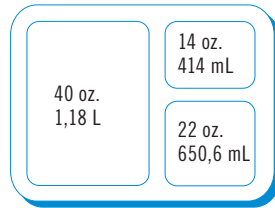

**Co-Polymer Not NSF Listed Colors:**  
Teal (414), Brown (167), Tan (161).  
**Lid Color:** White (148).

**Withstands Temperatures From**  
**Camwear:** -40° to 210°F.  
**Co-Polymer:** -40° to 160°F.

## Co-Polymer Colors

161  
Tan

167  
Brown

414  
Teal

9113CW/9113CP

9114CW/9114CP

CODE	DESCRIPTION	DIMENSIONS W x L x D
<b>Camwear</b>		
9113CW	3 Compartments	9" x 11" x 2 <sup>1</sup> / <sub>16</sub> "
9114CW	4 Compartments	9" x 11" x 2 <sup>1</sup> / <sub>16</sub> "
911CWC	Lid fits both trays	9" x 11" x 3 <sup>1</sup> / <sub>16</sub> "
<b>Co-Polymer - BPA FREE</b>		
9113CP	3 Compartments	8 <sup>7</sup> / <sub>8</sub> " x 10 <sup>1</sup> / <sub>16</sub> " x 2 <sup>5</sup> / <sub>8</sub> "
9114CP	4 Compartments	8 <sup>15</sup> / <sub>16</sub> " x 10 <sup>3</sup> / <sub>4</sub> " x 2 <sup>5</sup> / <sub>8</sub> "
911CPC	Lid fits both trays	8 <sup>15</sup> / <sub>16</sub> " x 10 <sup>13</sup> / <sub>16</sub> " x 9 <sup>1</sup> / <sub>16</sub> "

**Camwear Color:** Beige (133).  
**Lid Color:** Clear (135).

**Co-Polymer Not NSF Listed Colors:**  
Teal (414), Brown (167), Tan (161).  
**Lid Color:** Translucent (190).

**Withstands Temperatures From**  
**Camwear:** -40° to 210°F.  
**Co-Polymer:** -40° to 160°F.

## Co-Polymer Colors

161  
Tan

167  
Brown

414  
Teal

CODE	DESCRIPTION	DIMENSIONS W x L x D
<b>Camwear</b>		
10146DCW	6 Compartments	10" x 14 <sup>3</sup> / <sub>16</sub> " x 1 <sup>1</sup> / <sub>16</sub> "
10146DCWC	Lid fits 10146DCW	10 <sup>3</sup> / <sub>4</sub> " x 14 <sup>3</sup> / <sub>4</sub> " x 1 <sup>1</sup> / <sub>16</sub> "
<b>Co-Polymer - BPA FREE</b>		
10146DCP	6 Compartments	9 <sup>15</sup> / <sub>16</sub> " x 13 <sup>15</sup> / <sub>16</sub> " x 1 <sup>1</sup> / <sub>16</sub> "
10146DCPC	Lid fits 10146DCP	10 <sup>1</sup> / <sub>16</sub> " x 14 <sup>1</sup> / <sub>16</sub> " x 1 <sup>1</sup> / <sub>16</sub> "