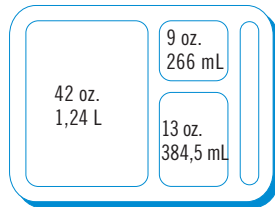

**Co-Polymer Not NSF Listed Colors:**  
Teal (414), Brown (167), Tan (161).  
**Lid Color:** White (148).

**Withstands Temperatures From**  
**Camwear:** -40° to 210°F.  
**Co-Polymer:** -40° to 160°F.

## Co-Polymer Colors

161  
Tan

167  
Brown

414  
Teal

9113CW/9113CP

9114CW/9114CP

CODE	DESCRIPTION	DIMENSIONS W x L x D
<b>Camwear</b>		
9113CW	3 Compartments	9" x 11" x 2 <sup>1</sup> / <sub>16</sub> "
9114CW	4 Compartments	9" x 11" x 2 <sup>1</sup> / <sub>16</sub> "
911CWC	Lid fits both trays	9" x 11" x 3 <sup>1</sup> / <sub>16</sub> "
<b>Co-Polymer - BPA FREE</b>		
9113CP	3 Compartments	8 <sup>7</sup> / <sub>8</sub> " x 10 <sup>1</sup> / <sub>16</sub> " x 2 <sup>5</sup> / <sub>8</sub> "
9114CP	4 Compartments	8 <sup>15</sup> / <sub>16</sub> " x 10 <sup>3</sup> / <sub>4</sub> " x 2 <sup>5</sup> / <sub>8</sub> "
911CPC	Lid fits both trays	8 <sup>15</sup> / <sub>16</sub> " x 10 <sup>13</sup> / <sub>16</sub> " x 9 <sup>1</sup> / <sub>16</sub> "

**Camwear Color:** Beige (133).  
**Lid Color:** Clear (135).

**Co-Polymer Not NSF Listed Colors:**  
Teal (414), Brown (167), Tan (161).  
**Lid Color:** Translucent (190).

**Withstands Temperatures From**  
**Camwear:** -40° to 210°F.  
**Co-Polymer:** -40° to 160°F.

## Co-Polymer Colors

161  
Tan

167  
Brown

414  
Teal

CODE	DESCRIPTION	DIMENSIONS W x L x D
<b>Camwear</b>		
10146DCW	6 Compartments	10" x 14 <sup>3</sup> / <sub>16</sub> " x 1 <sup>1</sup> / <sub>16</sub> "
10146DCWC	Lid fits 10146DCW	10 <sup>3</sup> / <sub>4</sub> " x 14 <sup>3</sup> / <sub>4</sub> " x 1 <sup>1</sup> / <sub>16</sub> "
<b>Co-Polymer - BPA FREE</b>		
10146DCP	6 Compartments	9 <sup>15</sup> / <sub>16</sub> " x 13 <sup>15</sup> / <sub>16</sub> " x 1 <sup>1</sup> / <sub>16</sub> "
10146DCPC	Lid fits 10146DCP	10 <sup>1</sup> / <sub>16</sub> " x 14 <sup>1</sup> / <sub>16</sub> " x 1 <sup>1</sup> / <sub>16</sub> "