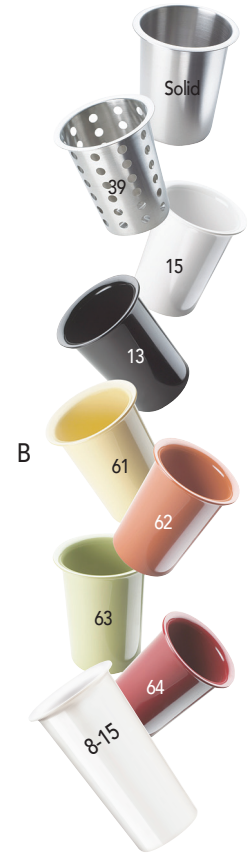

MISSION collection

A. MISSION SLOPED & VERTICAL DISPLAYS

Cylinders Sold Separately.
Specify Frame Color: Black (13), Platinum (39).
ITEM 1746-3 | 7Wx13Dx10¾H
ITEM 1747-3 | 7Wx13Dx13H

B. OPTIONAL CYLINDERS

Available in Six Colors.
Stainless Steel Style: Perforated (39), (SOLID).
Colored Melamine: Black (13), White (15),
Butter Yellow (61), Terra Cotta (62), Sage (63),
Cranberry (64). Extra Deep: White (8-15).
ITEM 1017-39 | 4½DIAx5½H
ITEM 1017-SOLID | 4½DIAx5½H
ITEM 1017 | 4½DIAx5½H
ITEM 1017-8-15 | 4½DIAx8H | Extra Deep

C

D

C. MELAMINE BOWLS

Specify Color: Black (13), White (15).
ITEM 418-8 | 8" Round Bowl
ITEM 418-10 | 10" Round Bowl
ITEM SR262 | 10" Square White Bowl

E

E. MISSION ROUND BOWL STAND

8" and 10" Bowls Sold Separately.
ITEM 1712-8-13 | 10½Wx15½Dx15½H | Fits 8" Bowls
ITEM 1712-10-13 | 12Wx19Dx17½H | Fits 10" Bowls

F

F. MISSION SQUARE BOWL STAND

Square Melamine Bowls Sold Separately.
ITEM 1750-13 | 12Wx19Dx13½H
ITEM SR262 | 10" Square White Bowl

D. ENAMELWARE MELAMINE BOWLS

ITEM 3343-8-15 | 8¼DIAx3¾H
ITEM 3343-10-15 | 10¾DIAx5H