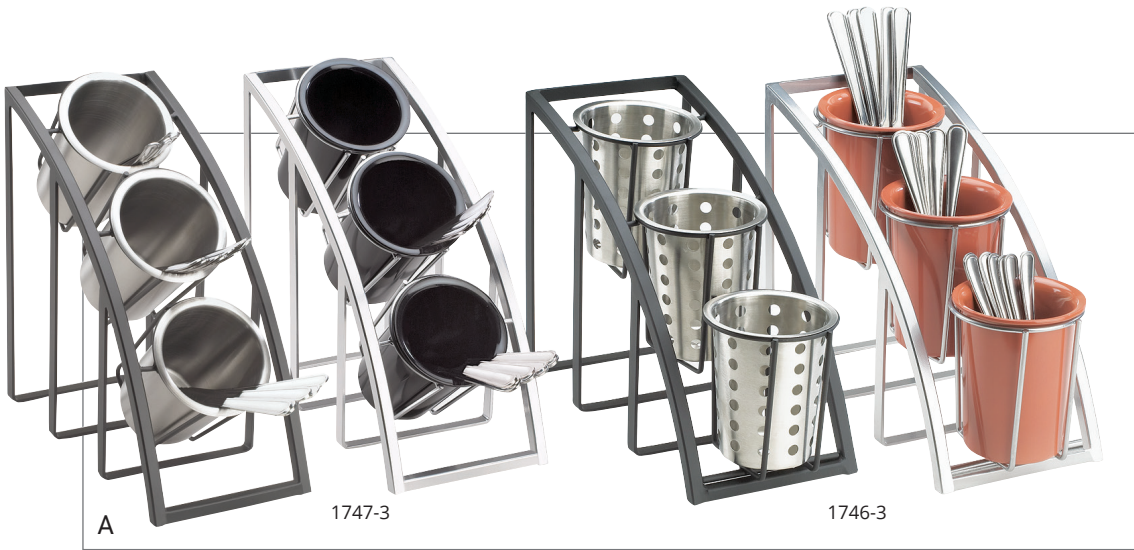

MISSION collection

A. MISSION SLOPED & VERTICAL DISPLAYS

Cylinders Sold Separately.
Specify Frame Color: Black (13), Platinum (39).
ITEM 1746-3 | 7Wx13Dx10¾H
ITEM 1747-3 | 7Wx13Dx13H

B. OPTIONAL CYLINDERS

Available in Six Colors.
Stainless Steel Style: Perforated (39), (SOLID).
Colored Melamine: Black (13), White (15),
Butter Yellow (61), Terra Cotta (62), Sage (63),
Cranberry (64). Extra Deep: White (8-15).
ITEM 1017-39 | 4½DIAx5½H
ITEM 1017-SOLID | 4½DIAx5½H
ITEM 1017 | 4½DIAx5½H
ITEM 1017-8-15 | 4½DIAx8H | Extra Deep

C

D

C. MELAMINE BOWLS

Specify Color: Black (13), White (15).
ITEM 418-8 | 8" Round Bowl
ITEM 418-10 | 10" Round Bowl
ITEM SR262 | 10" Square White Bowl

E

E. MISSION ROUND BOWL STAND

8" and 10" Bowls Sold Separately.
ITEM 1712-8-13 | 10½Wx15½Dx15½H | Fits 8" Bowls
ITEM 1712-10-13 | 12Wx19Dx17½H | Fits 10" Bowls

F

F. MISSION SQUARE BOWL STAND

Square Melamine Bowls Sold Separately.
ITEM 1750-13 | 12Wx19Dx13½H
ITEM SR262 | 10" Square White Bowl

D. ENAMELWARE MELAMINE BOWLS

ITEM 3343-8-15 | 8¼DIAx3¾H
ITEM 3343-10-15 | 10¾DIAx5H