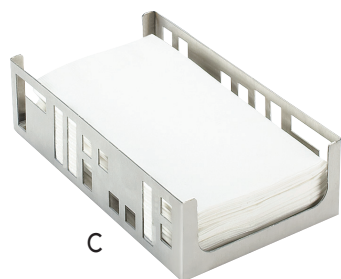

SQUARED collection

A

B

A. SQUARED 3 STEP JAR DISPLAYS

Includes 3 Glass Jars.
Black (13), Stainless Steel (55).
ITEM 1604-13 | 4Wx12Dx10½H
ITEM 1604-55 | 4Wx12Dx10½H
ITEM C4X4GLCN | Replacement Jar

B. SQUARED VERTICAL CYLINDER DISPLAYS

Cylinders Sold Separately.
Stainless Steel (55).
ITEM 1605-55 | 5Wx8Dx20½H

C. SQUARED STAINLESS NAPKIN HOLDER

ITEM 1606-55 | Napkin Size 4Wx8H

C

D

D. SQUARED PACKET ORGANIZERS

Stainless Steel (55).
ITEM 1611-55 | 9½Wx4½Dx2H

E. SQUARED STAINLESS CYLINDER DISPLAY

Cylinders Sold Separately. Use for Condiments or Flatware! 1017-8-15 Will Not Fit This Display.
ITEM 1608-55 | 16Wx5¼Dx6H

E

OPTIONAL CYLINDERS

Available in Six Colors.
Stainless Steel Style: Perforated (39), (SOLID).
Colored Melamine: Black (13), White (15),
Butter Yellow (61), Terra Cotta (62), Sage (63),
Cranberry (64). Extra Deep: White (8-15).