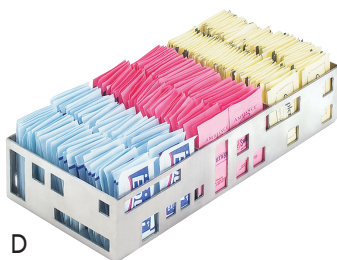

SQUARED collection

A

B

A. SQUARED 3 STEP JAR DISPLAYS

Includes 3 Glass Jars.
Black (13), Stainless Steel (55).
ITEM 1604-13 | 4Wx12Dx10½H
ITEM 1604-55 | 4Wx12Dx10½H
ITEM C4X4GLCN | Replacement Jar

B. SQUARED VERTICAL CYLINDER DISPLAYS

Cylinders Sold Separately.
Stainless Steel (55).
ITEM 1605-55 | 5Wx8Dx20½H

C. SQUARED STAINLESS NAPKIN HOLDER

ITEM 1606-55 | Napkin Size 4Wx8H

C

D

D. SQUARED PACKET ORGANIZERS

Stainless Steel (55).
ITEM 1611-55 | 9½Wx4½Dx2H

E. SQUARED STAINLESS CYLINDER DISPLAY

Cylinders Sold Separately. Use for Condiments or Flatware! 1017-8-15 Will Not Fit This Display.
ITEM 1608-55 | 16Wx5¼Dx6H

E

OPTIONAL CYLINDERS

Available in Six Colors.
Stainless Steel Style: Perforated (39), (SOLID).
Colored Melamine: Black (13), White (15),
Butter Yellow (61), Terra Cotta (62), Sage (63),
Cranberry (64). Extra Deep: White (8-15).