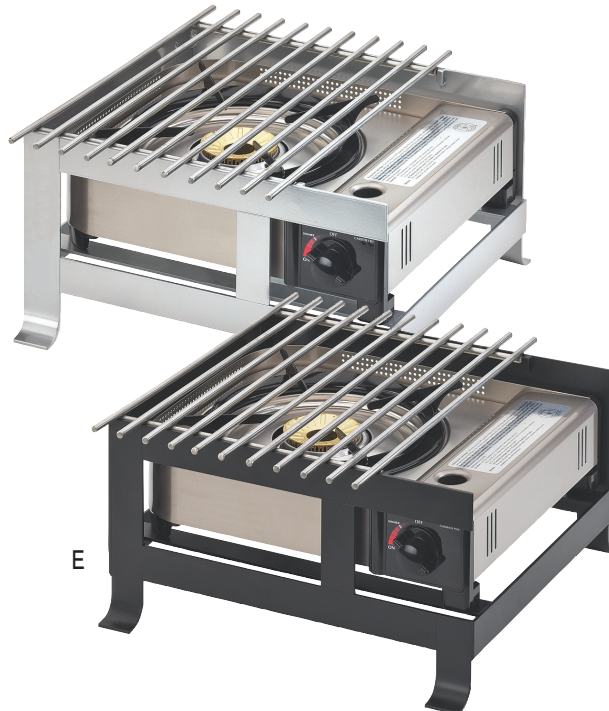

D

D. SOHO 3 TIER CYLINDER DISPLAY

Cylinders Sold Separately.
Specify Color: Black (13), Silver (74).

ITEM 1583 | 8¾Wx8½Dx21H

OPTIONAL CYLINDERS

Available in Six Colors.

Stainless Steel Style: Perforated (39), (SOLID).
Colored Melamine: Black (13), White (15),
Butter Yellow (61), Terra Cotta (62), Sage (63),
Cranberry (64). Extra Deep: White (8-15).

ITEM 1017-39 | 4½DIAx5½H

ITEM 1017-SOLID | 4½DIAx5½H

ITEM 1017 | 4½DIAx5½H

ITEM 1017-8-15 | 4½DIAx8H | Extra Deep

E. SOHO BUTANE STOVE FRAME

Iwatani Model 35FW Not Included.
Specify Color: Black (13), Silver (74).

ITEM 1576 | 14Wx13¾Dx7¼H

ITEM 4010-I | Optional Butane Stove

E