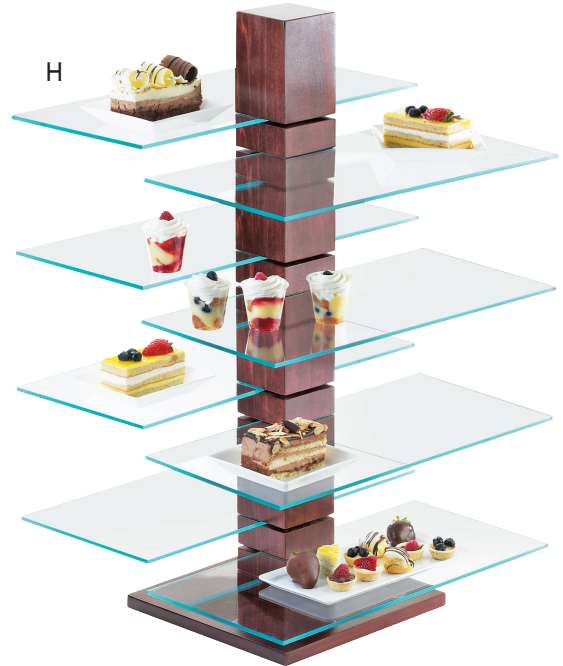

G

1464-13  
w/1449-96 Shelves

1464-48  
w/1449-68 Shelves

G

H

**G 3 TIER RISER FRAME**

Frame Only. Shelves Sold Separately.  
Specify Frame Color: Black (13), Brown (48).

ITEM 1464 | 18¼Wx11Dx25H

**OPTIONAL SHELVES**

Sold Individually, Not as Sets.  
Specify Color: Bamboo (60), Crushed Bamboo (68),  
Midnight Bamboo (96), Madera (99).

ITEM 1449 | 32Wx11½Dx½H

**H. PILLAR RISERS**

Shelves Sold Separately.  
Westport (52).

ITEM 791-52 | 9Wx9Dx32½H

**OPTIONAL SHELVES**

For Square and Round,  
Takes 2 Each to Form Full  
Circle or Full Square.

ITEM 831-SQ | 19¼Wx10D | 1/2 Square

ITEM 831-RD | 19¼Wx10D | 1/2 Round

ITEM C732GLASS | 32Wx7D | Rectangle