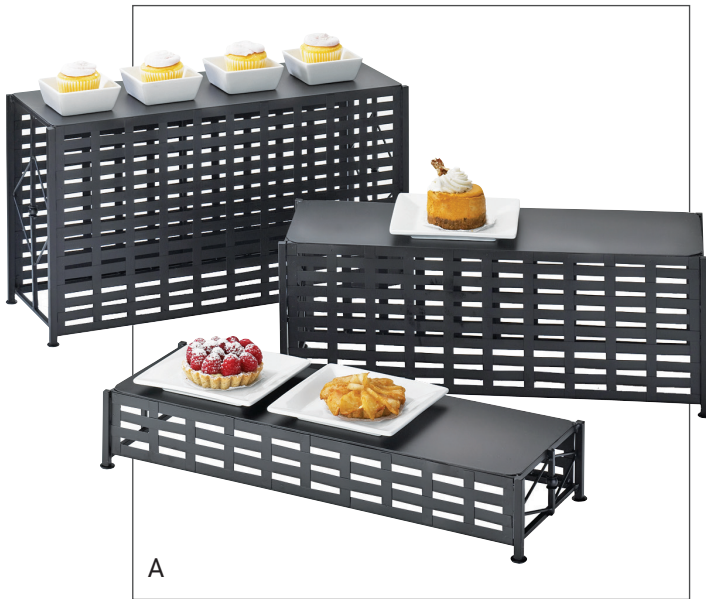

# IRON collection

A

B

C

D

## A. IRON RISERS

ITEM 1247-3 | 21Wx7½Dx3¾H

ITEM 1247-7 | 21Wx7½Dx6½H

ITEM 1247-11 | 21Wx7½Dx11½H

## C. IRON COFFEE CONDIMENT DISPLAY

Holds up to 3.75" Diameter Cups & Lids.

ITEM 1453 | 12Wx10½Dx14½H

## B. IRON CURVED FRONT DISPLAY CASE

Curved Front with 3 Doors. Self Serve.  
Includes 3 Clear Trays.

ITEM 1708-1014 | 16Wx15Dx17¼H - 10x14 Tray

ITEM 1708-1318 | 18Wx16Dx21H - 13x18 Tray