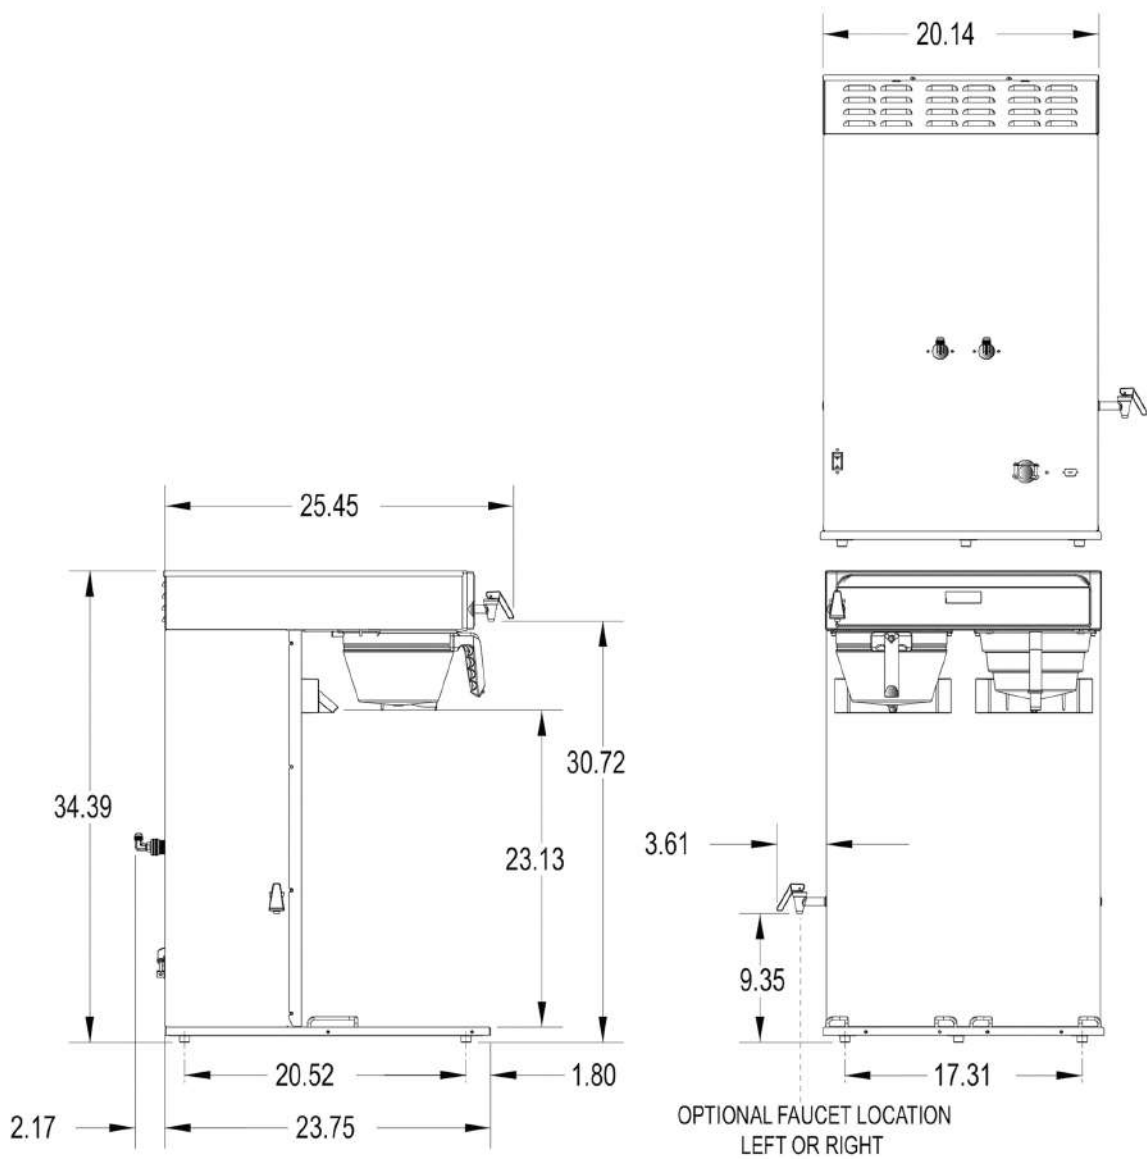

Created on:
01/03/2019

Unit			Shipping					
	Width	Height	Depth	Width	Height	Depth	Weight	Volume
English	20.1 in.	34.4 in.	23.8 in.	-	-	-	95.210 lbs	-
Metric	51.1 cm	87.4 cm	60.5 cm	-	-	-	43.187 kgs	-

BUNN® reserves the right to change specifications and product design without notice. Such revisions do not entitle the buyer to corresponding changes, improvements, additions or replacements for previously purchased equipment. For most current specifications and other info visit bunn.com.