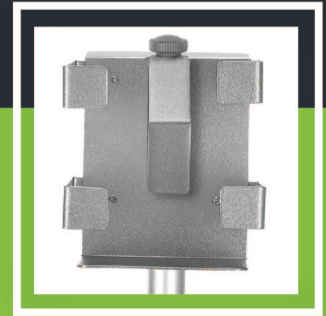

STAND, 44" SANITIZING WIPES CONTAINER with sign frame

Well equipped with a steel stand - as well as a sign frame that can hold graphic letter-sized signs or advertising. This easy to assemble stand for quick and efficient installation and use. Antibacterial sanitizer wipes are perfect for cleaning and disinfecting nonporous surfaces. By keeping the spread of germs and controlling dust in high and low traffic spaces, our antibacterial wipes dispensers are ideal for a variety of facility areas. By deliberately putting your antibacterial wipes dispensers and receptacles in the most convenient areas, they will be seen and utilized more often.

WORKS WONDERS

Fits wipes containers up to a 4-1/4" Diameter as well as a letter-sized graphic sign

GET CREATIVE

8.5 x 11-inch sign holder lets you display graphic signs and more

BEYOND PROTECTION

Solid steel base with felt padding to protect your floors from scrapes

PERFECT FIT

Can be used with any brand of wipes with a bracket that allows for secure placement of smaller containers

Item #	Item Name	Material
530-S-SGN-S	Sanitizing Wipe Container Stand w/ 8.5"x11" Sign Frame, 44" tall	Steel/Aluminum