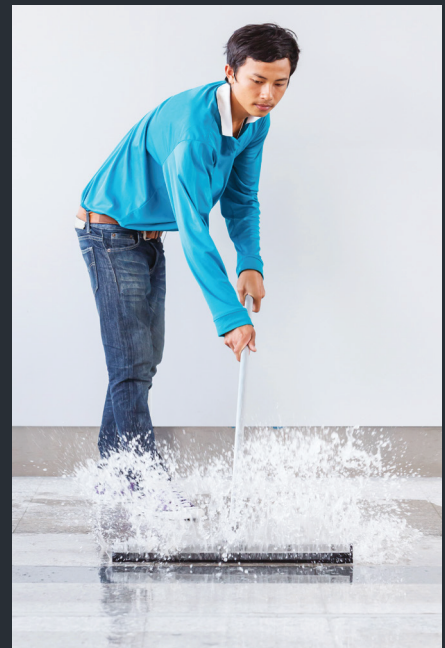

Reliable • Heavy-Duty • Strong

Squeegees

EXPERIENCE TOTAL DURABILITY

Squeegees that are born to be champions and win the big fight, for years! These super durable natural steel and rubber or sponge blades won't degrade or dissappoint. The Apline Industries Squeegees ae the ultimate sanitation tool, made for quality and fit to take on all kinds of heavy-duty indoor and outdoor cleaning jobs

Item #	Item Name	Material
440-18	Standard Floor Squeegee, 18-inch Dual Moss	Steel & Rubber
440-18-OR	Standard Floor Squeegee, 18-inch Dual Moss, Red	Steel & Sponge
440-22	Heavy-Duty Floor Squeegee, 22-inch Dual Moss	Steel & Rubber
440-22-OR	Standard Floor Squeegee, 22-inch Dual Moss, Red	Steel & Sponge
441-22	Heavy-Duty Floor Squeegee, 22-inch Dual Moss, Black	Steel & Rubber
441-30	Heavy-Duty Floor Squeegee, 30-inch Dual Moss, Black	Steel & Rubber
443-24	Industraial Duty Curved Floor Squeegee, 24-inch	Steel & Rubber
443-36	Industraial Duty Curved Floor Squeegee, 36-inch	Steel & Rubber