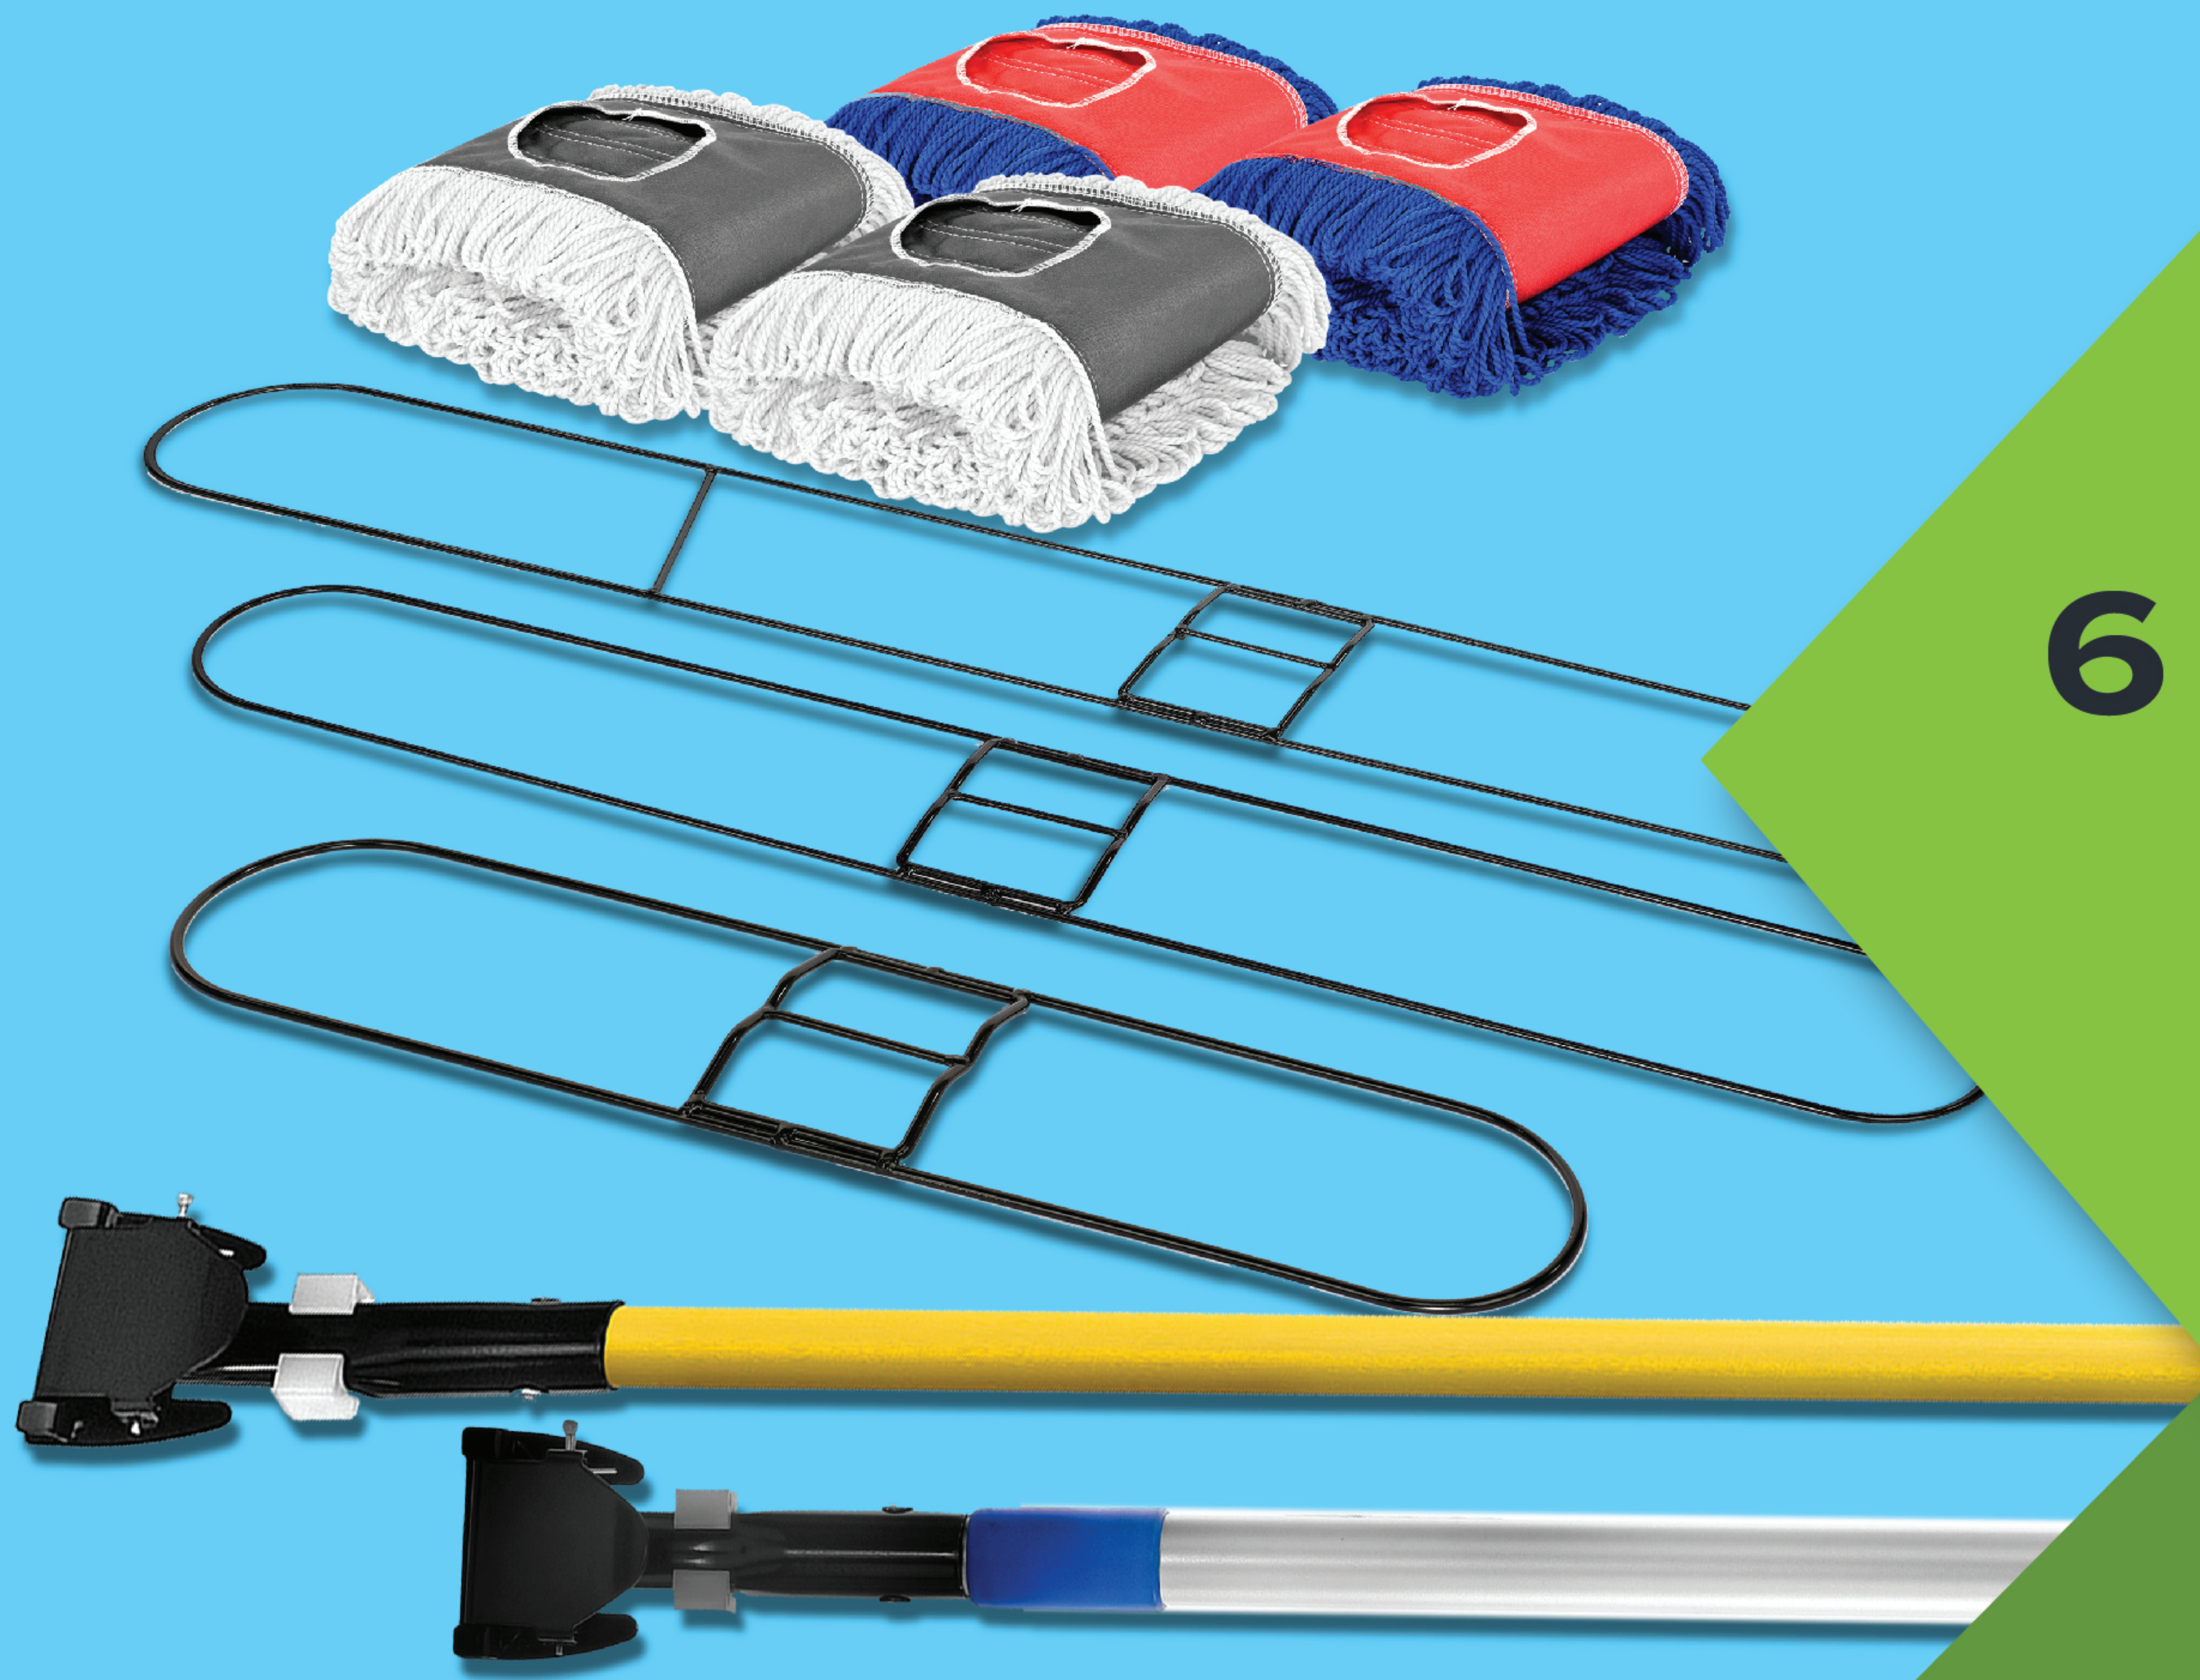

6 UNIVERSAL
All parts will fit into
most Dust/Dry Mop
Sets like a glove

Item #	Item Name	Material
434-24	Alpine Industries 24" Cotton Floor Dust/Dry Mop Set	Blended Cotton, Iron , Aluminium, Pp
434-36	Alpine Industries 36" Cotton Floor Dust/Dry Mop Set	Blended Cotton, Iron , Aluminium, Pp
434-48	Alpine Industries 48" Cotton Floor Dust/Dry Mop Set	Blended Cotton, Iron , Aluminium, Pp
434-24-1	Alpine Industries 24" Cotton Dust/Dry Mop Replacement Head	Blended Cotton
434-36-1	Alpine Industries 36" Cotton Dust/Dry Mop Replacement Head	Blended Cotton
434-48-1	Alpine Industries 24" Cotton Dust/Dry Mop Replacement Head	Blended Cotton
435-24	Alpine Industries 24" Microfiber Dust/Dry Mop Set	Microfiber, Iron , Aluminium, Pp
435-36	Alpine Industries 36" Microfiber Dust/Dry Mop Set	Microfiber, Iron , Aluminium, Pp
435-48	Alpine Industries 48" Microfiber Dust/Dry Mop Set	Microfiber, Iron , Aluminium, Pp
435-24-1	Alpine Industries 24" Microfiber Dust/Dry Mop Replacement Head	Microfiber
435-36-1	Alpine Industries 36" Microfiber Dust/Dry Mop Replacement Head	Microfiber
435-48-1	Alpine Industries 48" Microfiber Dust/Dry Mop Replacement Head	Microfiber
436-24	Alpine Industries Dust Mop Frame, 24 Inch	Iron
436-36	Alpine Industries Dust Mop Frame, 36 Inch	Iron
436-48	Alpine Industries Dust Mop Frame, 48 Inch	Iron
444-4	Alpine Industries Dust Mop Handle 60", Fiberglass	Fiberglass+iron
444-5	Alpine Industries Dust Mop Handle 60", TELESCOPIC	Aluminium,PP