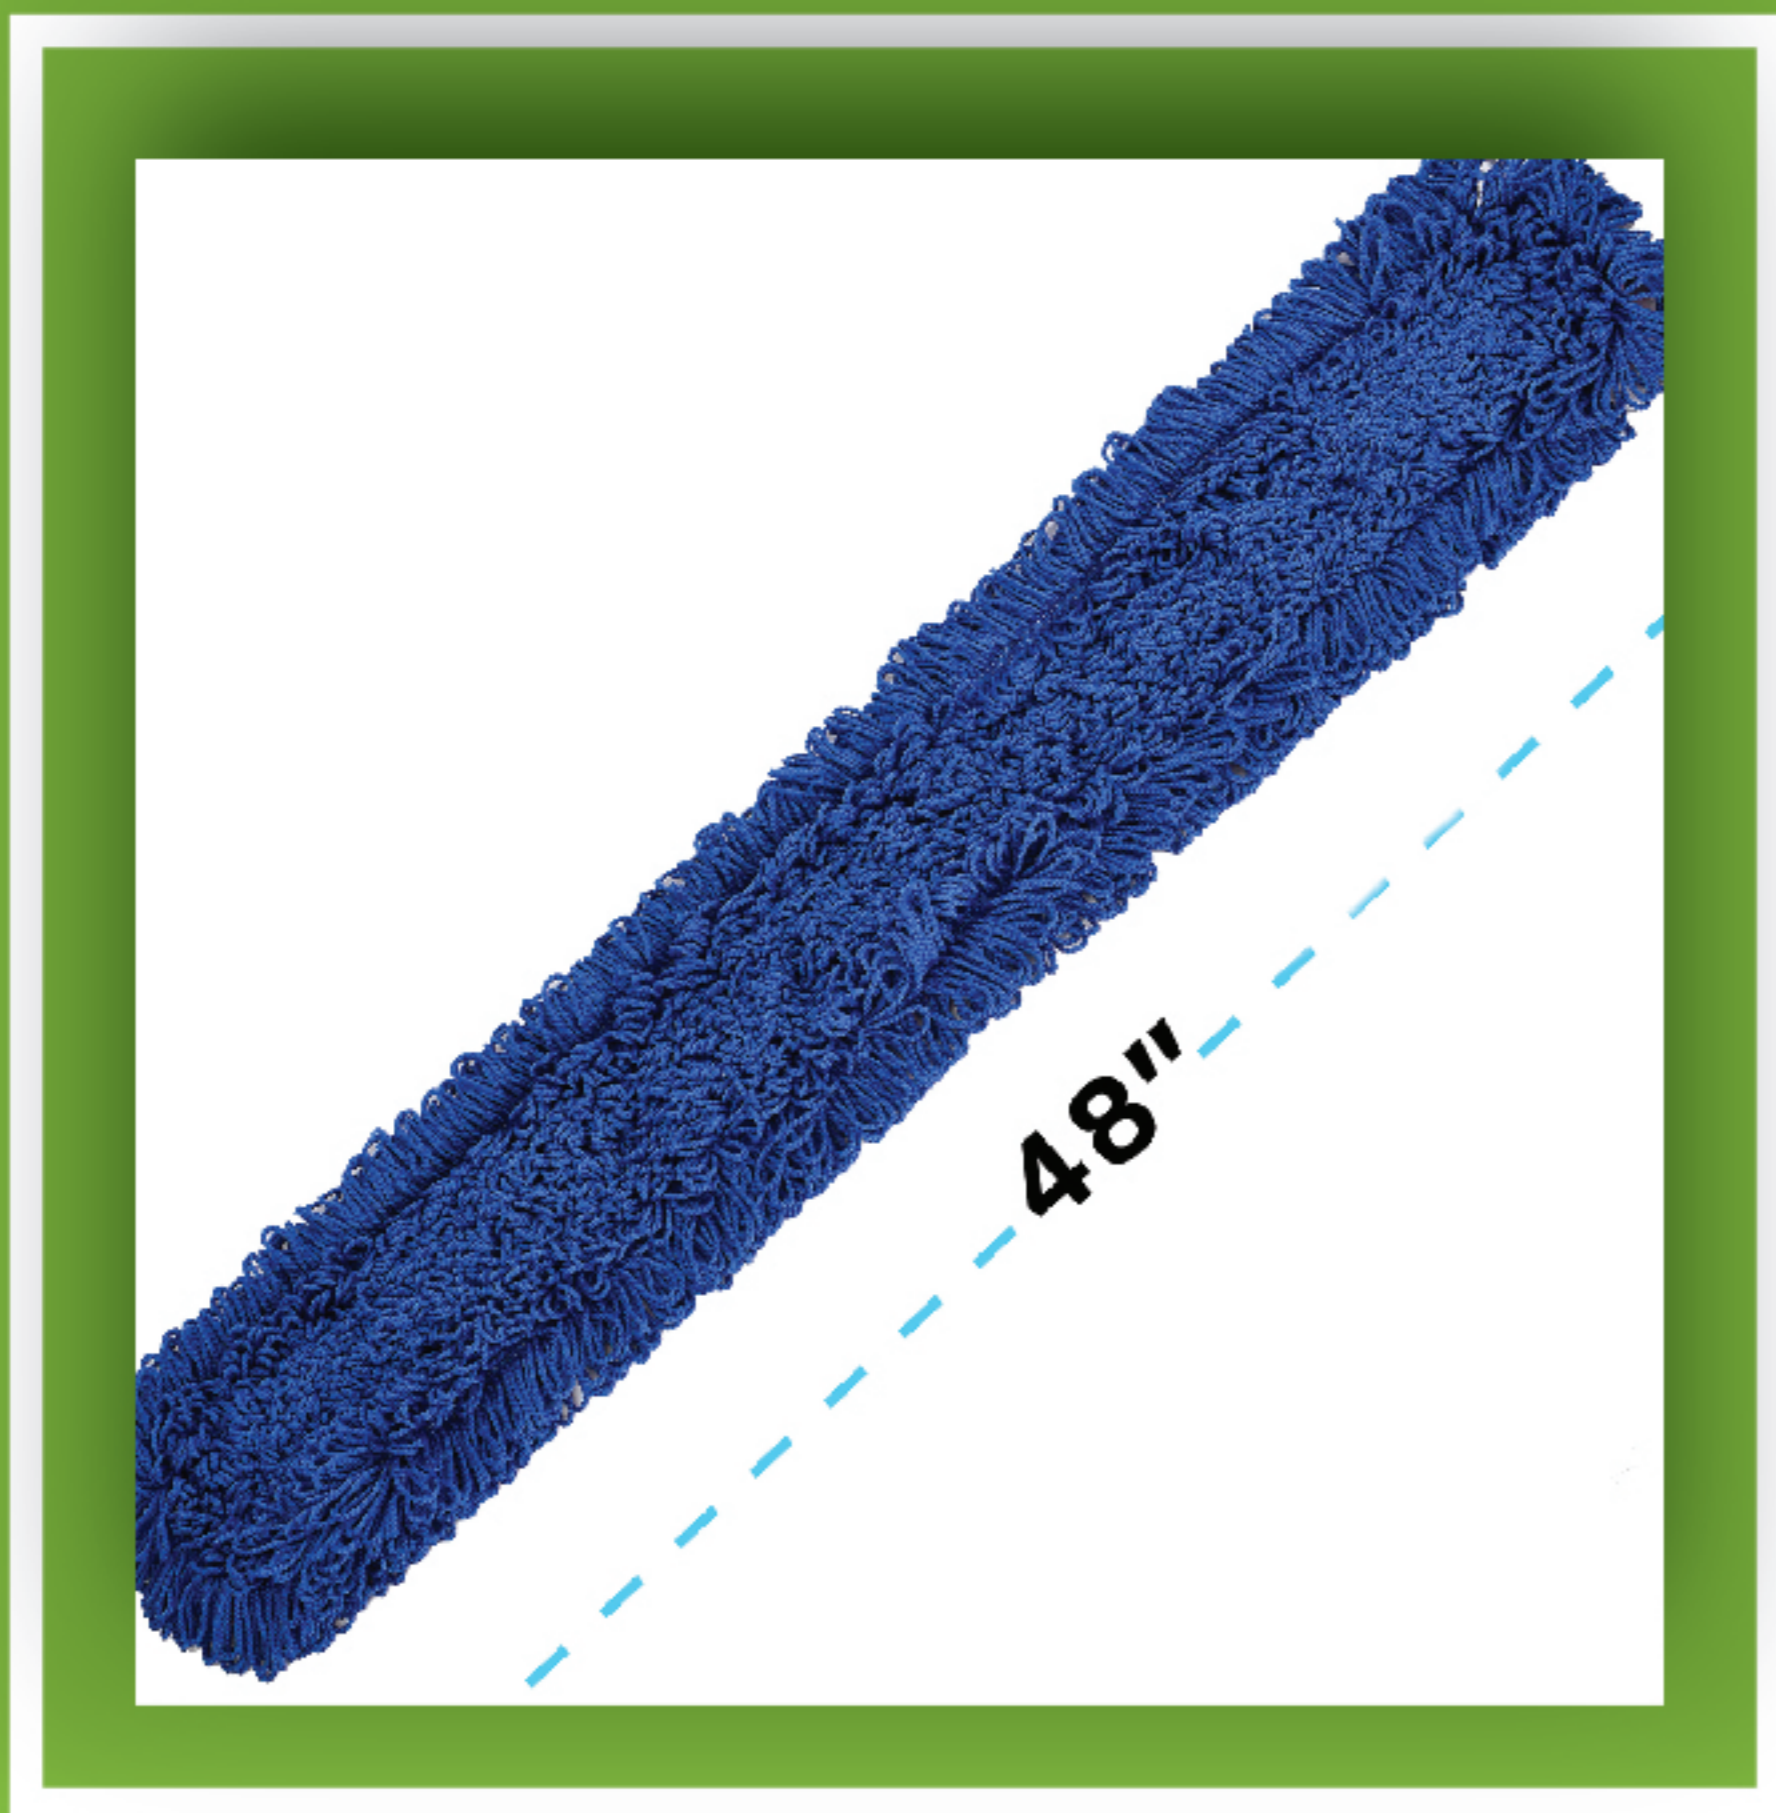

3 KEYSTONE ATTRACTIONS

Picks up dust, dirt and debris like a magnet