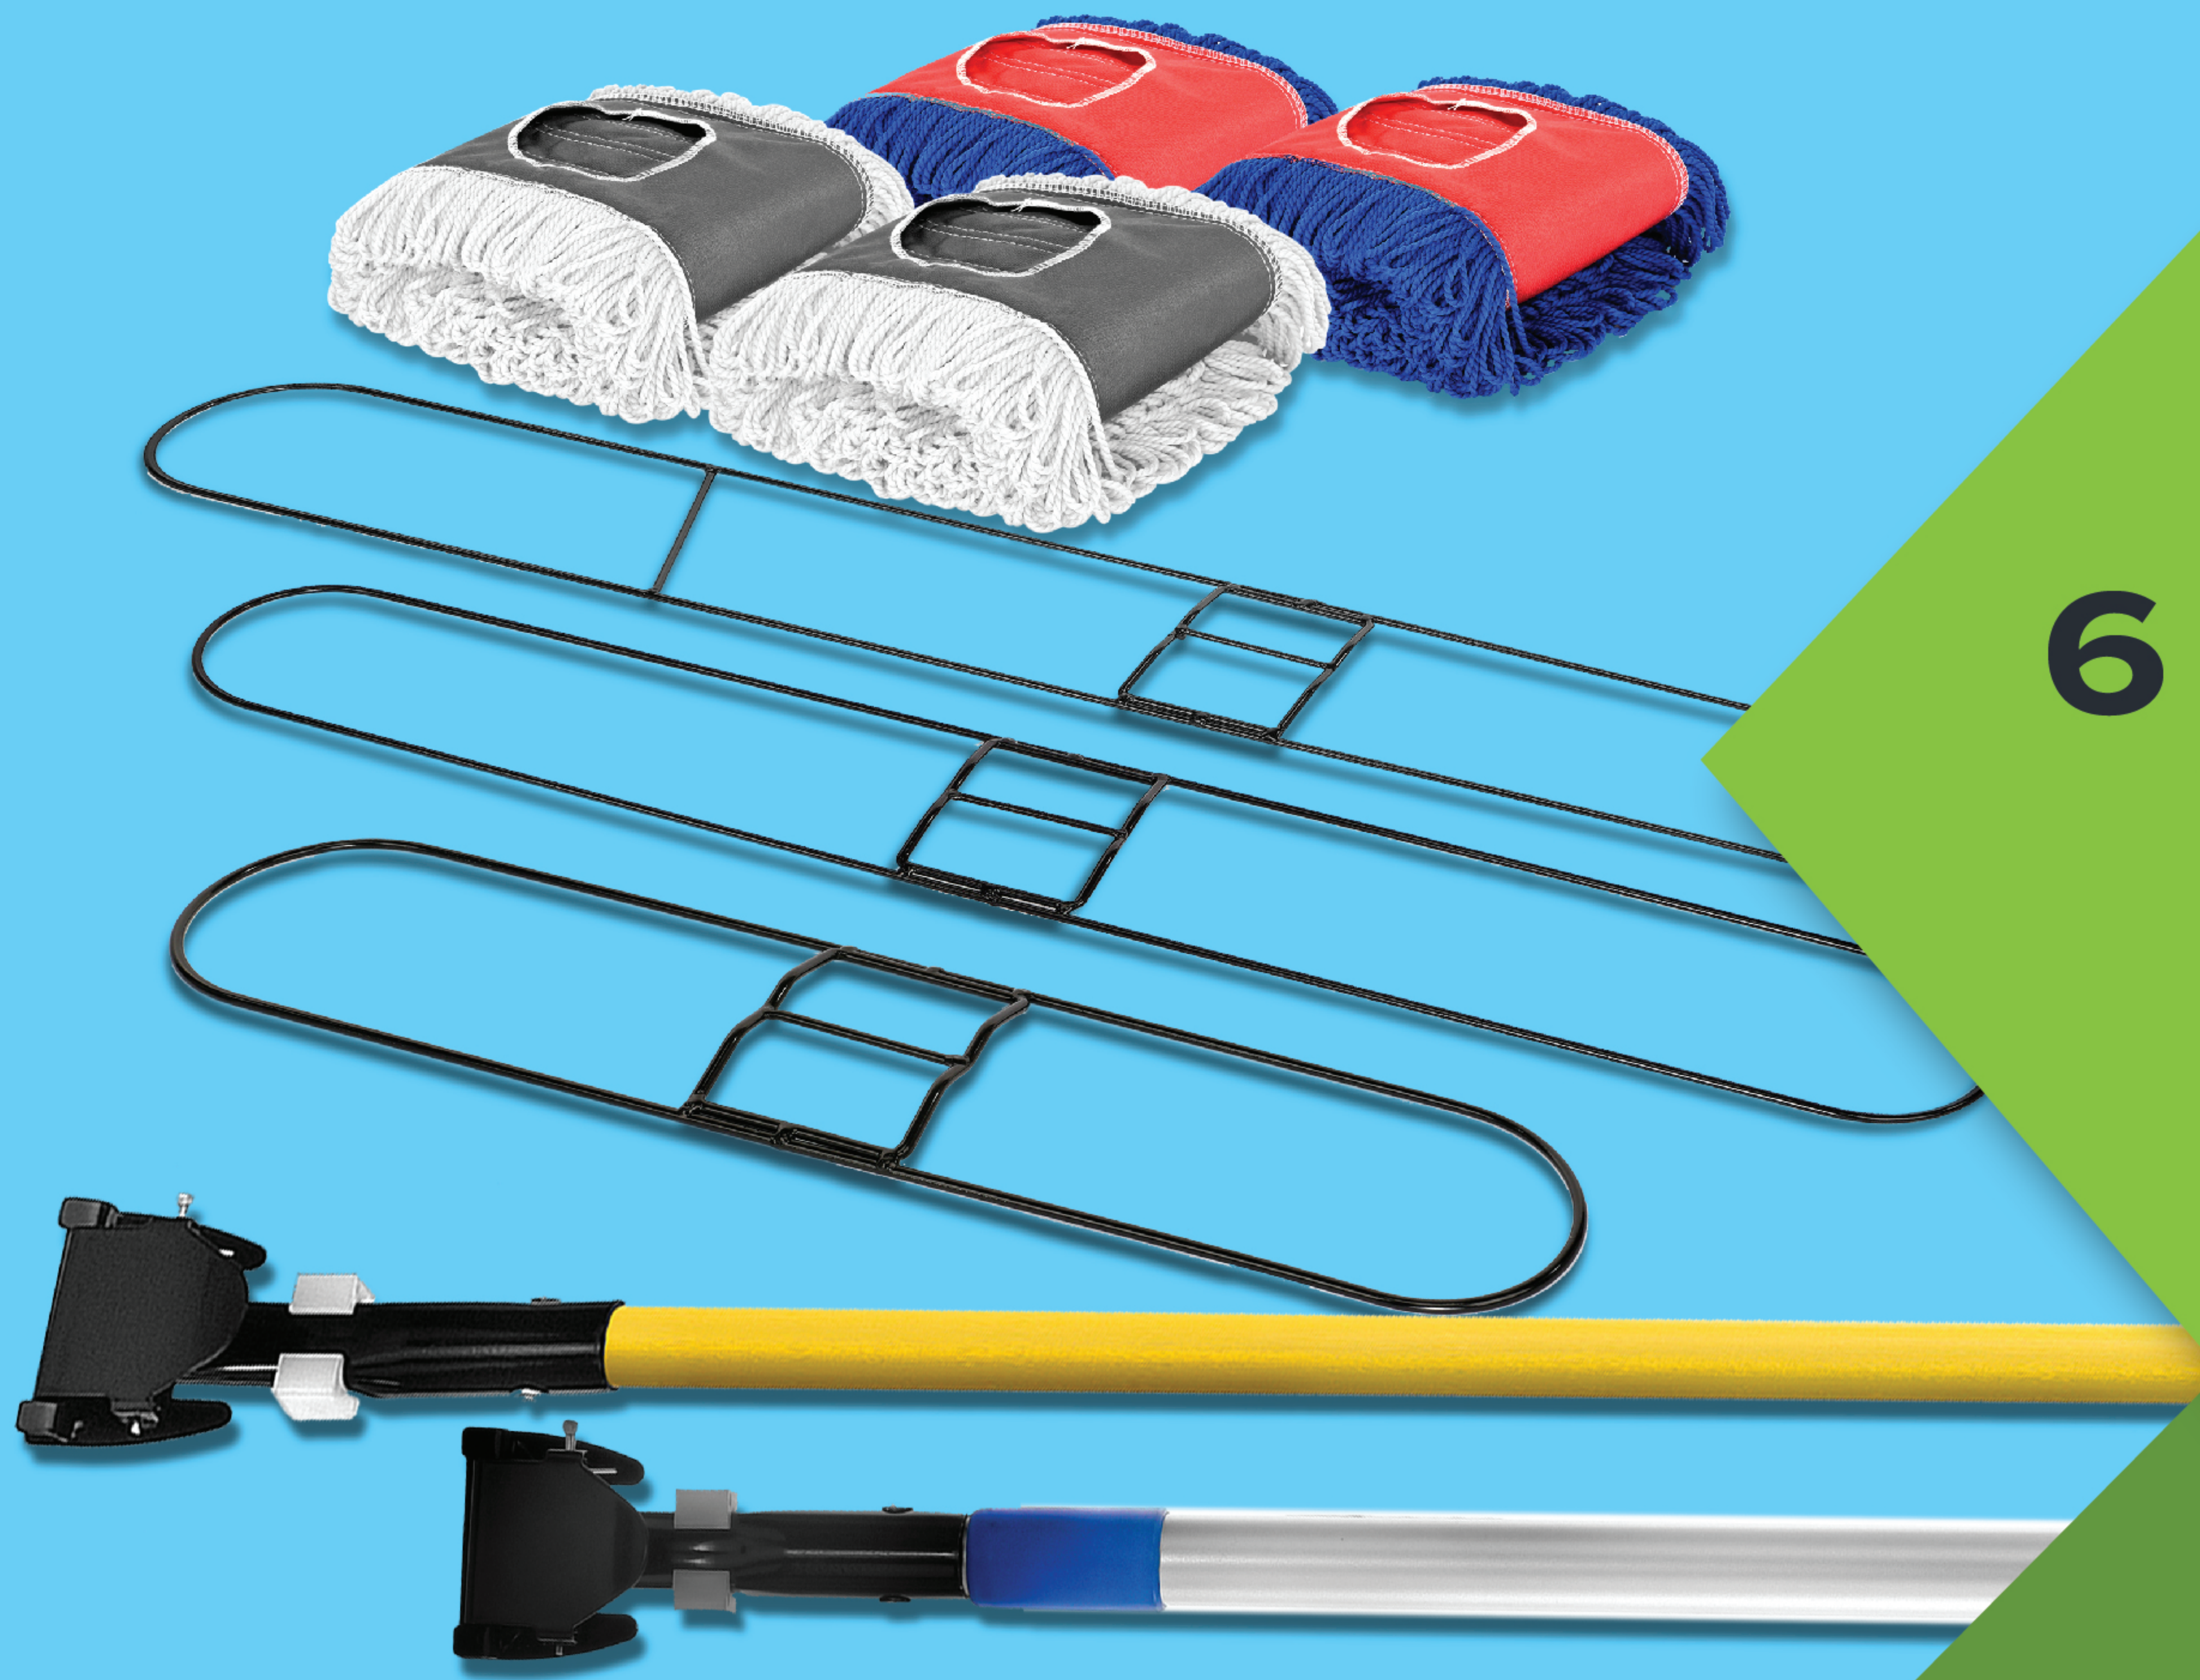

DUST/DRY MOP SETS

Cotton | Microfiber

The Alpine Industries Dust/Dry Mop Sets are available in Cotton or Heavy Duty Microfiber Mop Heads. Get them fully equipped, with all parts universal. These Mop Sets pick up dust like a magnet and are ideal for spot dust mopping under equipment or behind furniture. Our Dust/Dry Mop Sets can take a beating like a pro. Reasonably priced for the highest quality material - keep your warehouses and garages clean and sparkling. Available in 24", 36", and 48".

1

EXTRA DUTY CLEANING

Cleans on multiple surfaces.
All industrial and commercial floors

2 ABSORBENT VARIETY

Get them with an ultra
absorbent Cotton Yarn Head
or Heavy Duty Microfiber

3 KEYSTONE ATTRACTIONS

Picks up dust, dirt and debris like a magnet

4 WIDE CLEANING

Get them large enough to clean aisles and warehouses, they'll maneuver easily under and around obstacles

5 EASY ASSEMBLY

No Sweat Assembly that will make storage options a breeze