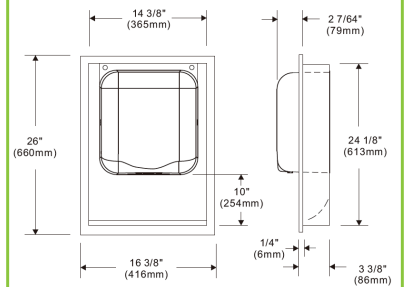

H E M L O C K  
**HAND DRYER**  
**ADA COMPLIANT**  
**RECESS KIT**

Hemlock Hand Dryer ADA Compliant Recess Kit

Item #	Material	Finish	Mount Type	Dimensions	Weight
400-RECESS	Stainless Steel 304	Stainless Steel Brushed	Wall Mounted	26"Hx16 3/8"w x 3 3/8"D	11lbs.(4.99kgs)