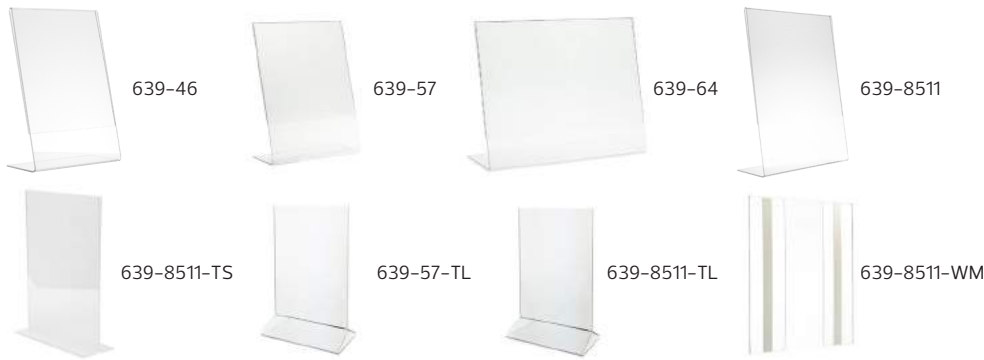

# ACRYLIC SIGN HOLDER

## Acrylic Sign Holder Collection

### Features & Benefits

- Double-sided
- Self-Standing display
- Inserts are easy to replace
- Made of high quality acrylic material

Item #	Material	Cover Finish	Insert Size	Mount Type	Quantity Options	
639-46	Acrylic	Clear	4x6 Portrait	Tabletop, Desktop	3 Pack, 6 Pack, 12 Pack, 24 Pack, 36 Pack	
639-57	Acrylic	Clear	5x7 Portrait	Tabletop, Desktop	3 Pack, 6 Pack, 12 Pack, 24 Pack, 36 Pack	
639-64	Acrylic	Clear	6x4 Portrait	Tabletop, Desktop	3 Pack, 6 Pack, 12 Pack, 24 Pack, 36 Pack	
639-8511	Acrylic	Clear	8.5x11Portrait	Tabletop, Desktop	3 Pack, 6 Pack, 12 Pack, 24 Pack, 36 Pack	
639-8511-TS	Acrylic	Clear	8.5x11Portrait	Tabletop, Desktop	3 Pack, 6 Pack, 12 Pack, 24 Pack, 36 Pack	
639-57-TL	Acrylic	Clear	5x7 Portrait	Tabletop, Desktop	3 Pack, 6 Pack, 12 Pack, 24 Pack, 36 Pack	
639-8511-TL	Acrylic	Clear	8.5x11Portrait	Tabletop, Desktop	3 Pack, 6 Pack, 12 Pack, 24 Pack, 36 Pack	
639-8511-WM	Acrylic	Clear	8.5x11Portrait	Wall mounted	3 Pack, 6 Pack, 12 Pack, 24 Pack, 36 Pack	