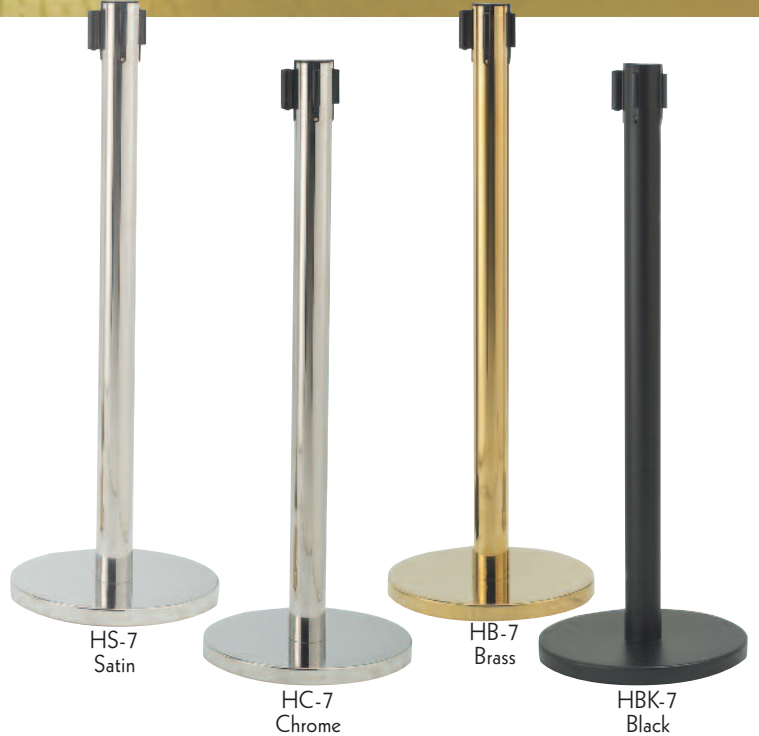

Signs and Sign Holders
 Also Available See Page 32

New!

EXIT

Form-A-Line System

By Aarco

Quality Crowd Control Products

Slow Retracting Belt Models

Posts available in Satin, Chrome, Brass and Black finishes.

Slow retracting belts are available in Red, Green, Blue, Black and Purple colors and either 7' or 10' lengths (Double Belt Models available with 7' belts only).

- Full Industry Standard 40 inch height post
- 14" Sturdy 30 pound steel base with protective rubber feet
- Easy to assemble and ships UPS

Available in 7' and 10' Length

Wall Mounted Form-A-Line Retractable Belt

* Specify Belt Color

Model #	Style	Length
WM-7BK	Black	7'
WM-7B	Brass	7'
WM-7C	Chrome	7'
WM-10BK	Black	10'
WM-10B	Brass	10'
WM-10C	Chrome	10'

New!
10' Length

Wall Mounted Belt Clip
 Fits both 7' and 10' length
 Model# WMC-7

Dual Belt Form-A-Line System

Dual belt retractable style

Model #	Style	Length
HC-27	Chrome	7'
HB-27	Brass	7'
HBK-27	Black	7'
HS-27	Satin	7'