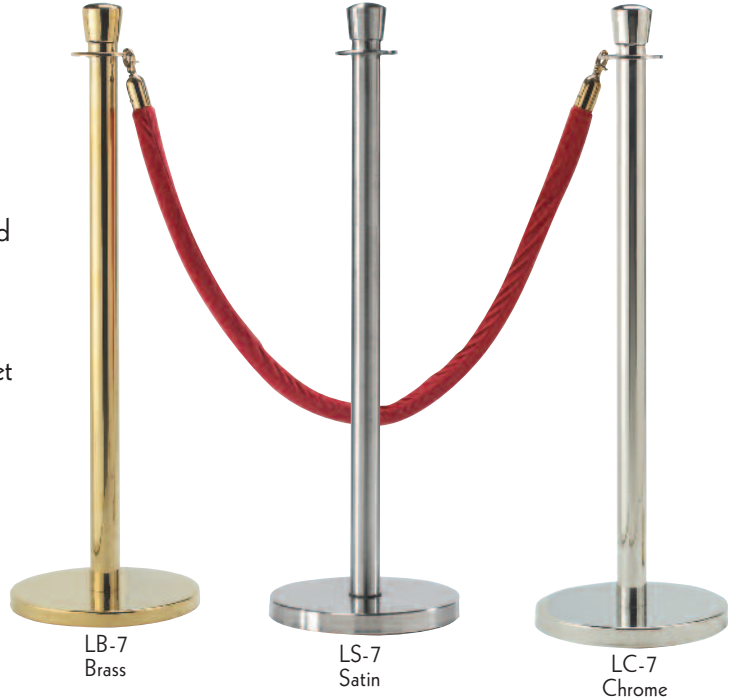

Changeable Sign Holder
 Also Available See Page 32

New!

Quality Crowd Control Products

Traditional Rope Models

Posts available in Brass, Satin and Chrome finishes.

Deluxe Velour ropes are available in Black, Red and Green and come in either 5', 6' or 8' lengths.

- Full Industry Standard 39 inch height post
- 12" Sturdy 30 pound steel base with protective rubber feet
- Easy to assemble and ships UPS

Model #	Style
LC-7	Chrome
LB-7	Brass
LS-7	Satin

Velour Rope

All ropes are carefully constructed of a fibrous core material covered in plush velour in black, red, and green. Our spring loaded snap type connectors are easy to use and have carefully polished brass, satin or chrome to coordinate perfectly with our traditional posts. Ropes are available in: 5', 6' and 8' lengths.

Brass and Black

Brass and Red

Brass and Green

Satin and Black

Satin and Red

Satin and Green

Chrome and Black

Chrome and Red

Chrome and Green

Choose Hardware
 To Match Post
 Finish, Brass, Satin
 or Chrome

Choose Rope Color,
 Black, Red or Green

Choose
 Rope Length,
 5', 6' or 8'

Form-A-Line Ropes

Model	Sizes	Rope Colors	Hardware Style
Tr-1	5'	Black	Chrome
Tr-2	5'	Black	Brass
Tr-25	5'	Black	Satin
Tr-3	5'	Red	Chrome
Tr-4	5'	Red	Brass
Tr-45	5'	Red	Satin
Tr-46	5'	Green	Chrome
Tr-47	5'	Green	Brass
Tr-48	5'	Green	Satin
Tr-5	6'	Black	Chrome
Tr-6	6'	Black	Brass
Tr-65	6'	Black	Satin
Tr-7	6'	Red	Chrome
Tr-8	6'	Red	Brass
Tr-85	6'	Red	Satin
Tr-86	6'	Green	Chrome
Tr-87	6'	Green	Brass
Tr-88	6'	Green	Satin
Tr-9	8'	Black	Chrome
Tr-10	8'	Black	Brass
Tr-105	8'	Black	Satin
Tr-11	8'	Red	Chrome
Tr-12	8'	Red	Brass
Tr-125	8'	Red	Satin
Tr-126	8'	Green	Chrome
Tr-127	8'	Green	Brass
Tr-128	8'	Green	Satin