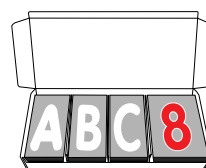

4" White and Red Character Set Model # ROCLTR-2