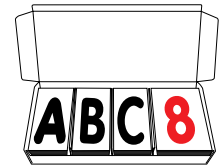

Roll A-Frame™

Get your message noticed with "Roll A-Frame" double sided sidewalk sign by Aarco Products, Inc.

New!

Roll A-Frame™

Double Sided Changeable Letter Sidewalk Sign Model # RAF-1

- Cost effective way to advertise
- Double Sided Bright White Letter Board
- Includes one Standard set of (354) 4" Characters (See below for Character Quantity Chart)
- Sturdy Weatherproof Construction
- Stylish Curved Design
- Convenient Wheels for Portability
- Easy Assembly
- Quick Load Panel Slots
- Overall Dimensions: 42" H x 26 1/2" W x 24"D
- Board Size 36"H x 24" W

Model #RAF-1

Easily rolls to where you need it

4" Black and Red Character Set Model # ROCLTR-1

Character Quantity Chart

Characters	A	B	C	D	E	F	G	H	I	J	K	L	M	N	O	P	Q	R	S	T	U	V	W	X	Y	Z
Quantity	15	6	6	6	18	6	6	6	12	6	6	9	6	9	9	9	3	9	12	12	6	6	6	3	6	6
Numbers	1	2	3	4	5	6	7	8	9	0	Symbols	→	★	●	.	,	:	!	&	%	/	-	¢	\$		
Quantity	9	9	9	9	9	9	9	9	9	9		6	6	6	6	3	3	6	3	3	3	3	3	3	3	9

Model # RAF-2

- Cost effective way to advertise
- Double Sided Bright White Letter Board
- Includes one Standard set of (354) 4" Characters plus a Deluxe 8" Sign and Character Set (both also sold separately). (see above for Character Quantity Chart)
- Sturdy Weatherproof Construction
- Stylish Curved Design
- Convenient Wheels for Portability