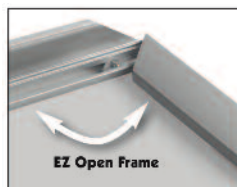

Model #	Print Size
SAF2228	22" x 28"
SAF2436	24" x 36"